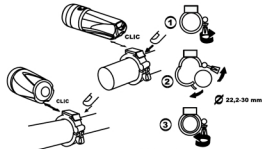

Brackets

BR 26

(HL 2000/HL 1000/HL 1200/HL 1500)

(HL 2000 / HL 1000 / HL 1200 / HL 1500)

(HL 2000 / HL 1000 / HL 1200 / HL 1500)

(HL 2000 / HL 1000 / HL 1200 / HL 1500)

(HL 2000 / HL 1000 / HL 1200 / HL 1500)

(HL 2000)

(Micro FF)

(Micro FF)

(RL 970 / RL 1500)

(RL 1200)