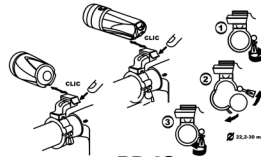

Brackets

BR 28

(HL 2000/HL 1000/HL 1200/HL 1500)

(HL 2000 / HL 1000 / HL 1200 / HL 1500)

(HL 2000 / HL 1000 / HL 1200 / HL 1500)

(HL 2000 / HL 1000 / HL 1200 / HL 1500)

(HL 2000 / HL 1000 / HL 1200 / HL 1500)

(HL 2000)

(Micro FF)

(Micro FF)

(RL 970 / RL 1500)

(RL 1200)