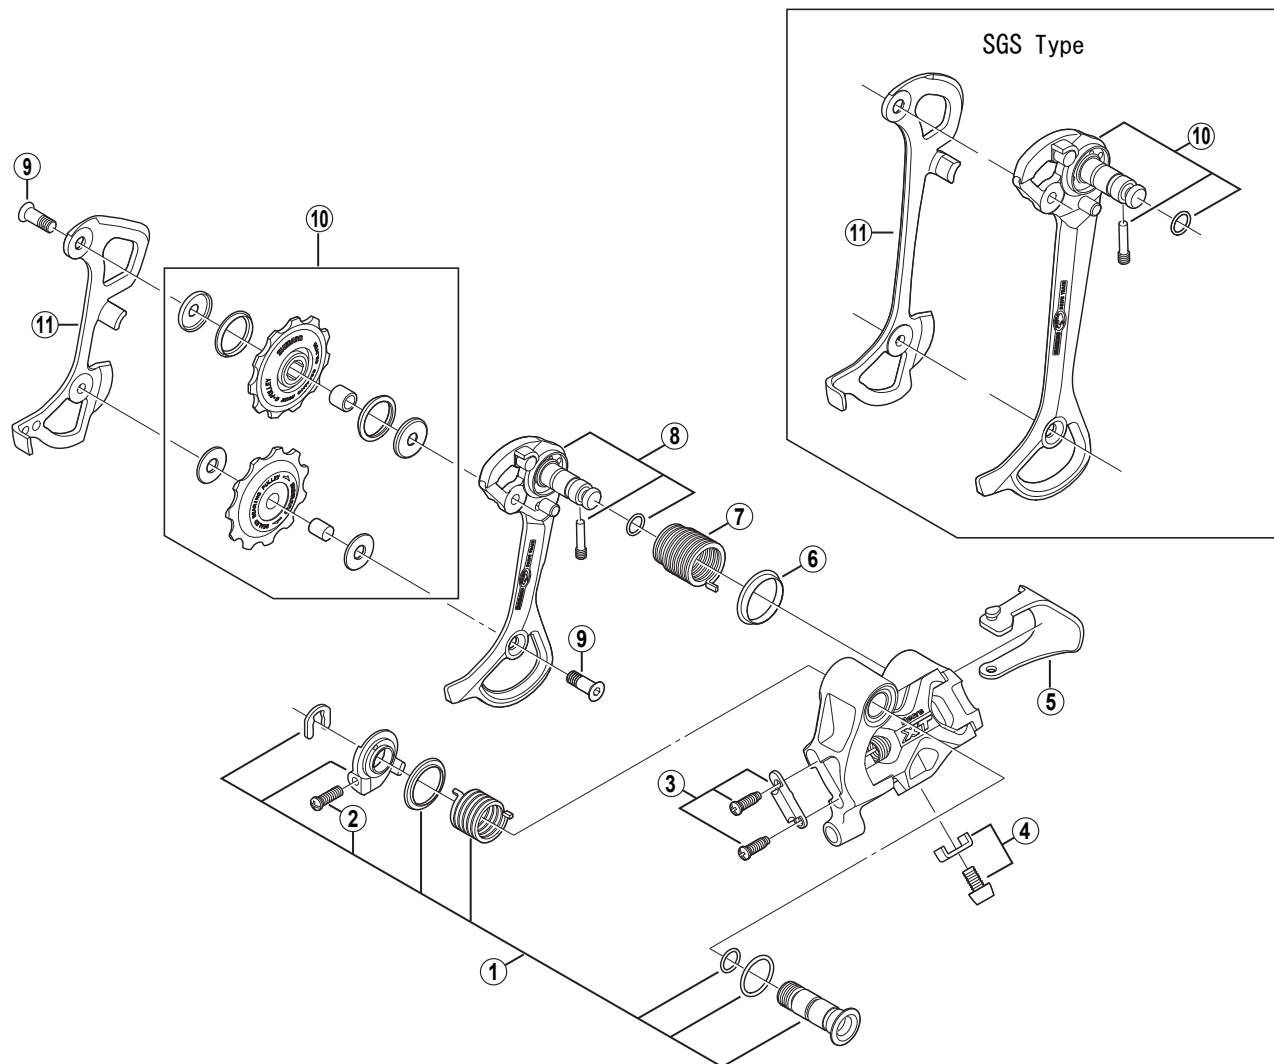

DEORE XT Rear Derailleur

RD-M771 (GS) Long Cage

RD-M771 (SGS) Super Long Cage

ITEM NO.	SHIMANO CODE NO.	DESCRIPTION	RD-M971 RD-M761 RD-M770		
			INTERCHANGEABILITY		
1	Y-5W598010	B-Axle Assembly		A	A
2	Y-556 25020	B-Tension Adjusting Screw (M4 x 10)	B	A	A
3	Y-5W598020	Stroke Adjusting Screws (M4 x 11.5) & Plate			A
4	Y-5W598030	Cable Fixing Bolt (M5 x 8) & Plate		B	A
5	Y-5VA16000	Cover		A	A
6	Y-5UC14000	P-Seal Ring		A	A
7	Y-5UF 14000	P-Tension Spring		A	A
8	Y-5W598040	Outer Plate Assembly (GS-Type)		B	A
	Y-5W598050	Outer Plate Assembly (SGS-Type)		B	A
9	Y-53M24000	Pulley Bolt		A	A
10	Y-5W598080	Guide & Tension Pulley Unit		A	A
11	Y-5U5 09300	Inner Plate (GS-Type)		B	A
	Y-5W510000	Inner Plate (SGS-Type)		B	A

A: Same parts.

B: Parts are usable, but differ in materials, appearance, finish, size, etc.

Absence of mark indicates non-interchangeability.

0705-2706

Specifications are subject to change without notice.