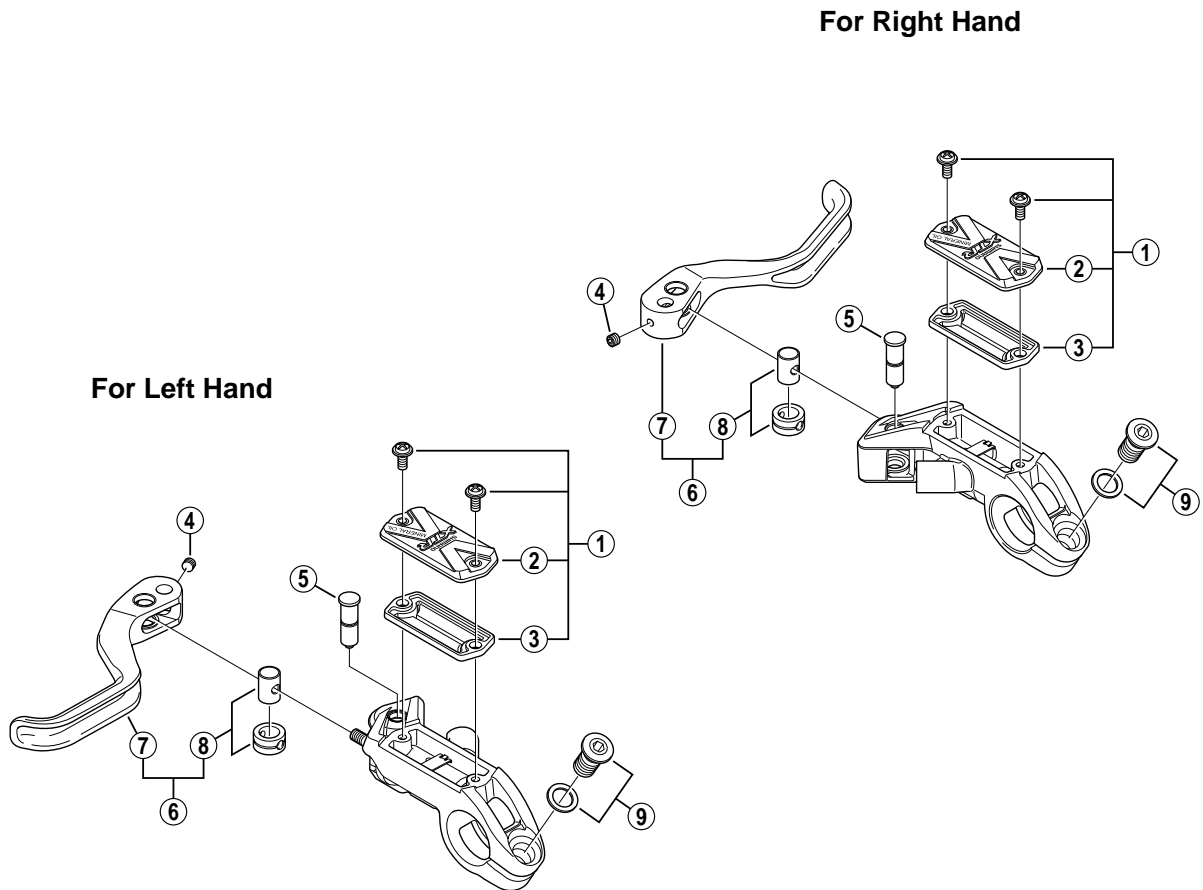

XTR Brake Lever

BL-M975 For Disc Brake

ITEM NO.	SHIMANO CODE NO.	DESCRIPTION	INTERCHANGEABILITY	
			ST-M975	ST-M966
1	Y-8U0 98010	Lid Unit		
2	Y-8U0 26000	Lid		
3	Y-8U0 24000	Diaphragm		
4	Y-8SZ 07000	Lever Axle Fixing Bolt	A	
5	Y-8U0 98020	Lever Axle		
6	Y-8U0 98030	Lever Unit		
7	Y-8U0 98040	Lever Member		
8	Y-8U0 98050	Adjust Boss & Boss Spacer		
9	Y-6AU98090	Clamp Bolt (M8 x 16) & Washer	A	A

A: Same parts.

B: Parts are usable, but differ in materials, appearance, finish, size, etc.
Absence of mark indicates non-interchangeability.

0607-2612

Specifications are subject to change without notice.