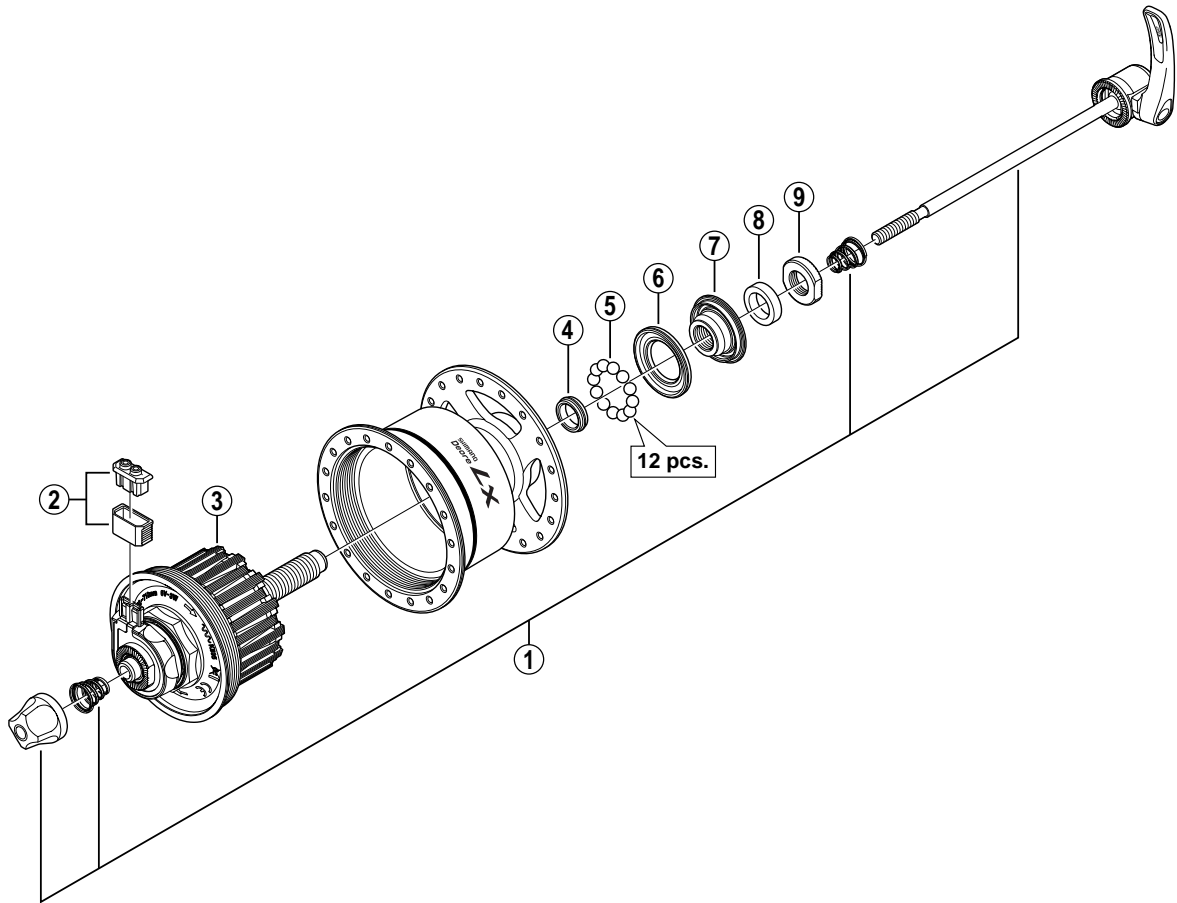

DEORE LX Hub Dynamo

**DH-T660-3N** 6V-3W

**DH-T660-2N** 6V-2.4W

DH-3N71  
DH-2N80-E  
DH-2N80-E

ITEM NO.	SHIMANO CODE NO.	DESCRIPTION	INTERCHANGEABILITY
1	Y-2TB 98010	Complete Quick Release 133 mm (5-1/4")	
2	Y-2SS 98030	Connector Cap & Cover	A A A
3	Y-2Z0 98010	Internal Assembly (Axle Length 108 mm) for DH-T660-3N	
	Y-2YZ 98010	Internal Assembly (Axle Length 108 mm) for DH-T660-2N	
4	Y-2ZW20000	Grease Guard	
5	Y-000 91210	Steel Ball (3/16") 20 pcs.	A A A
6	Y-2YX 11000	Seal Ring	
7	Y-2Z0 98020	Cone (M11 x 12.1 mm) w/Dust Cover	
8	Y-2SS 21000	Left Hand Spacer (4 mm)	
9	Y-3BT 04200	Serrated Lock Nut (M11 x 4 mm)	

A: Same parts.

B: Parts are usable, but differ in materials, appearance, finish, size, etc.

Absence of mark indicates non-interchangeability.

0805-2846

Specifications are subject to change without notice.

**SHIMANO**