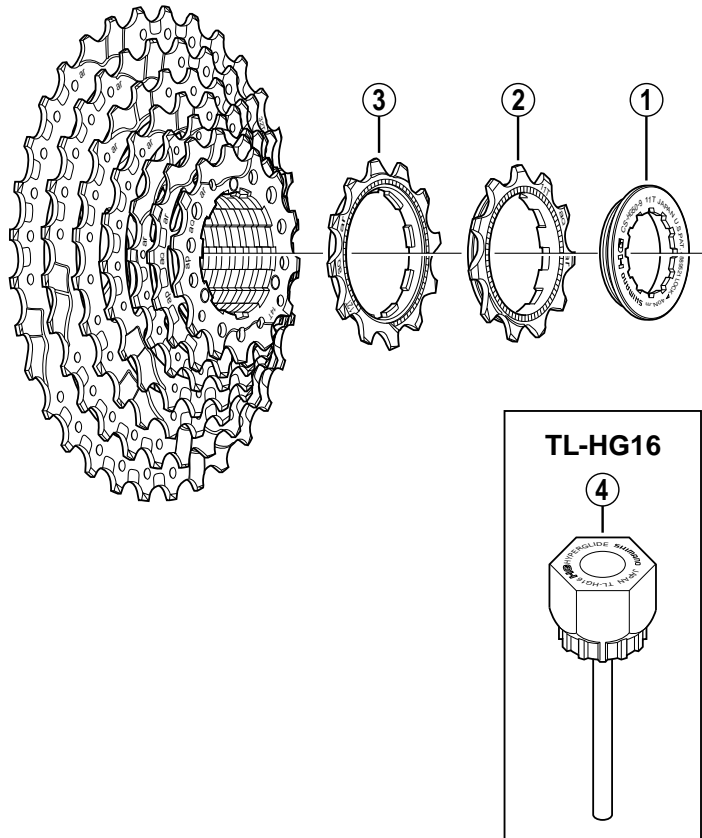

SHIMANO DEORE Cassette Sprocket **CS-HG50-9** 9-Speed / af-Group

- af-group sprocket teeth combination: 11 - 12 - 14 - 16 - 18 - 21 - 24 - 28 - 32T

Q'TY	ITEM NO.	SHIMANO CODE NO.	DESCRIPTION
	1	Y-10B 01100	Lock Ring
	2	Y-10R 11001	Sprocket Wheel 11 T (Built in spacer type)
	3	Y-10R 12001	Sprocket Wheel 12 T (Built in spacer type)
	4	Y-120 09190	Lock Ring Removal Tool (TL-HG16)