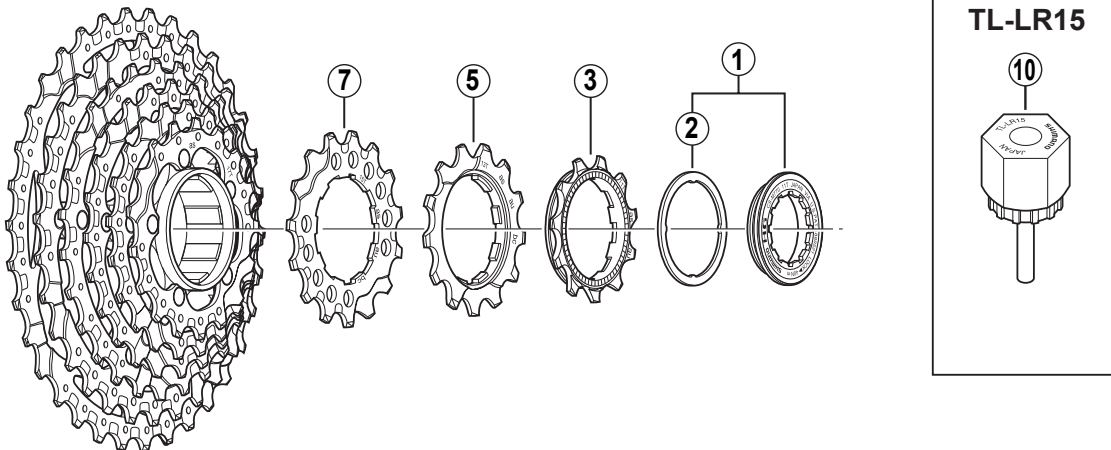

DEORE XT Cassette Sprocket (Silver Gear)

**CS-M770** 9-Speed  
aQ/as-Group

aQ-Group

as-Group

- aQ-group sprocket teeth combination: 11 - 12 - 14 - 16 - 18 - 21 - 24 - 28 - 32T
- as-group sprocket teeth combination: 11 - 13 - 15 - 17 - 20 - 23 - 26 - 30 - 34T

ITEM NO.	SHIMANO CODE NO.	DESCRIPTION	INTERCHANGEABILITY	
			CS-M970	CS-M760
1	Y-1ZE 98010	Lock Ring & Spacer	B	B
* 2	Y-10Z 04000	Lock Ring Spacer	A	B
3	Y-1ZA 11001	Sprocket Wheel 11 T (Built in spacer type) for aQ-Group	B	A
	Y-10K 1145D	Sprocket Wheel 11 T (Built in spacer type) for as-Group	A	A
4	Y-1ZA 12441	Sprocket Wheel 12 T (Built in spacer type)	B	A
5	Y-1ZA 13451	Sprocket Wheel 13 T (Built in spacer type)	B	A
6	Y-1ZA 14441	Sprocket Wheel 14 T	B	A
7	Y-1ZA 15451	Sprocket Wheel 15 T	B	A
8	Y-1ZA 16441	Sprocket Wheel 16 T	B	A
9	Y-10R 03000	Sprocket Spacer (t=2.56mm)	B	A
10	Y-120 09230	Lock Ring Removal Tool (TL-LR15)	A	A