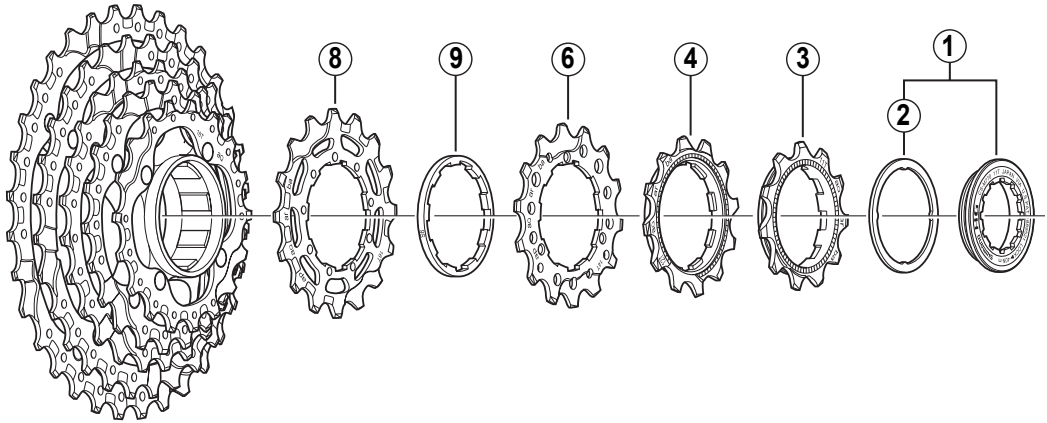

DEORE XT Cassette Sprocket (Silver Gear)

**CS-M770** 9-Speed  
aQ/as-Group

aQ-Group

as-Group

- aQ-group sprocket teeth combination: 11 - 12 - 14 - 16 - 18 - 21 - 24 - 28 - 32T
- as-group sprocket teeth combination: 11 - 13 - 15 - 17 - 20 - 23 - 26 - 30 - 34T

ITEM NO.	SHIMANO CODE NO.	DESCRIPTION	INTERCHANGEABILITY	
			CS-M970	CS-M760
1	Y-1ZE 98010	Lock Ring & Spacer	B	B
* 2	Y-10Z 04000	Lock Ring Spacer	A	B
3	Y-1ZA 11001	Sprocket Wheel 11 T (Built in spacer type) for aQ-Group	B	A
	Y-10K 1145D	Sprocket Wheel 11 T (Built in spacer type) for as-Group	A	A
4	Y-1ZA 12441	Sprocket Wheel 12 T (Built in spacer type)	B	A
5	Y-1ZA 13451	Sprocket Wheel 13 T (Built in spacer type)	B	A
6	Y-1ZA 14441	Sprocket Wheel 14 T	B	A
7	Y-1ZA 15451	Sprocket Wheel 15 T	B	A
8	Y-1ZA 16441	Sprocket Wheel 16 T	B	A
9	Y-10R 03000	Sprocket Spacer (t=2.56mm)	B	A
10	Y-120 09230	Lock Ring Removal Tool (TL-LR15)	A	A