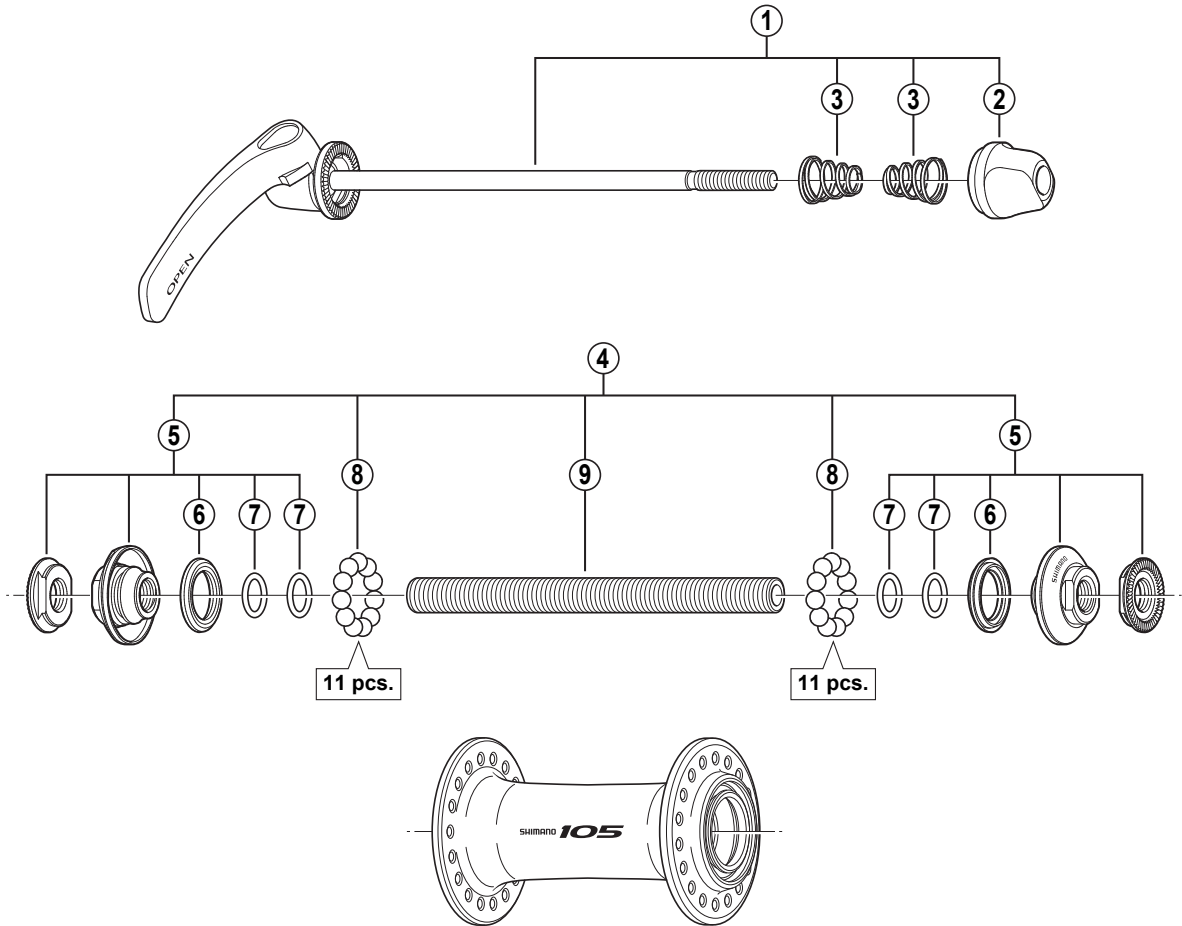

SHIMANO 105 Front Hub
HB-5600 Silver Version
HB-5600-L Black Version

• Over Lock Nut Dimension: 100 mm (3-15/16")

ITEM NO.	SHIMANO CODE NO.	DESCRIPTION	INTERCHANGEABILITY
1	Y-26B 98010	Complete Quick Release 133 mm (5-1/4") / Silver for HB-5600	B
	Y-26S 98010	Complete Quick Release 133 mm (5-1/4") / Black for HB-5600-L	B
2	Y-23W91100	Quick Release Nut	A
3	Y-231 11000	Volute Spring	A
4	Y-26B 98020	Complete Hub Axle 108 mm (4-1/4")	B
5	Y-26B 98030	Lock Nut Unit	B
6	Y-214 06000	Seal Ring	A
7	Y-26A 05000	O-Ring	A
8	Y-4BB98030	Steel Ball (3/16") 22 pcs.	A
9	Y-21C 03100	Hub Axle 108 mm (4-1/4")	A

A: Same parts.

B: Parts are usable, but differ in materials, appearance, finish, size, etc.

Absence of mark indicates non-interchangeability.

HB-5600

0806-2457B

Specifications are subject to change without notice.

SHIMANO