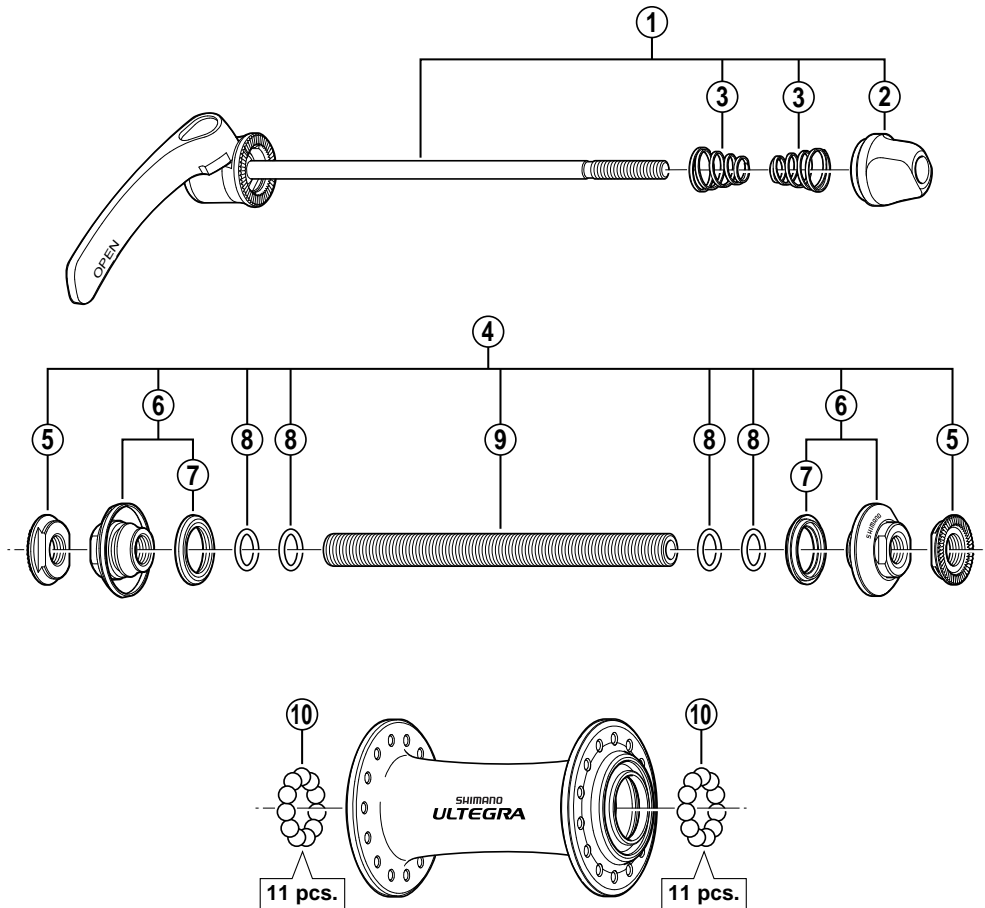

# SHIMANO ULTEGRA Front Hub HB-6600

• Over Lock Nut Dimension: 100 mm (3-15/16")

ITEM NO.	SHIMANO CODE NO.	DESCRIPTION
1	Y-26A 98010	Complete Quick Release 133 mm (5-1/4")
2	Y-23W91100	Quick Release Nut
3	Y-231 11000	Volute Spring
4	Y-26A 98020	Complete Hub Axle 108 mm (4-1/4")
5	Y-216 06100	Serrated Lock Nut 4 mm
6	Y-24W98090	Cone (M9 x 12.8 mm) w/Dust Cover & Seal Ring
7	Y-214 06000	Seal Ring
8	Y-26A 05000	O-Ring
9	Y-21C 03100	Hub Axle 108 mm (4-1/4")
10	Y-4BB98030	Steel Ball (3/16") 22 pcs.

0806-2347A

Specifications are subject to change without notice.

# SHIMANO