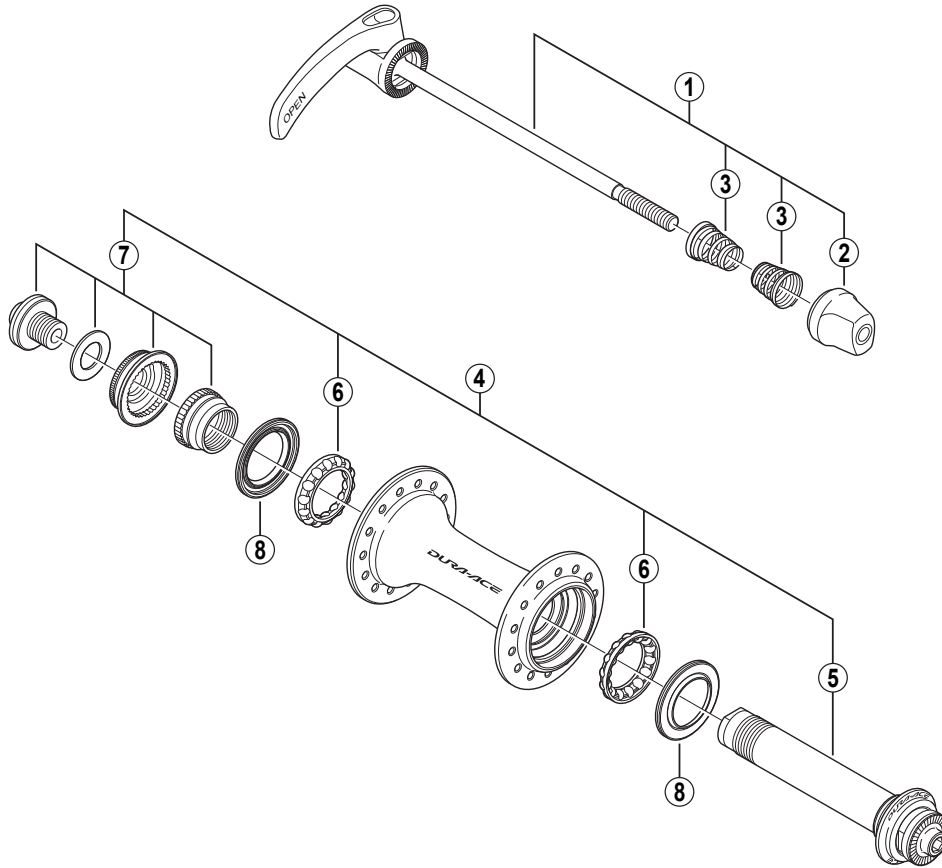

DURA-ACE Front Hub HB-7900

• Over Lock Nut Dimension: 100 mm (3-15/16")

ITEM NO.	SHIMANO CODE NO.	DESCRIPTION	INTERCHANGEABILITY
1	Y-26T 98010	Complete Quick Release 133 mm (5-1/4")	
2	Y-26T 98020	Quick Release Nut	
3	Y-233 21000	Volute Spring	A
4	Y-26T 98030	Complete Hub Axle	
5	Y-26T 98040	Hub Axle Unit	
6	Y-4BN98030	Ball Retainer (5/32")	
7	Y-26T 98050	Left Hand Lock Bolt Unit	
8	Y-4EF 27000	Seal Ring	

A: Same parts.

B: Parts are usable, but differ in materials, appearance, finish, size, etc.

Absence of mark indicates non-interchangeability.

HB-7800

0808-2876

Specifications are subject to change without notice.

SHIMANO