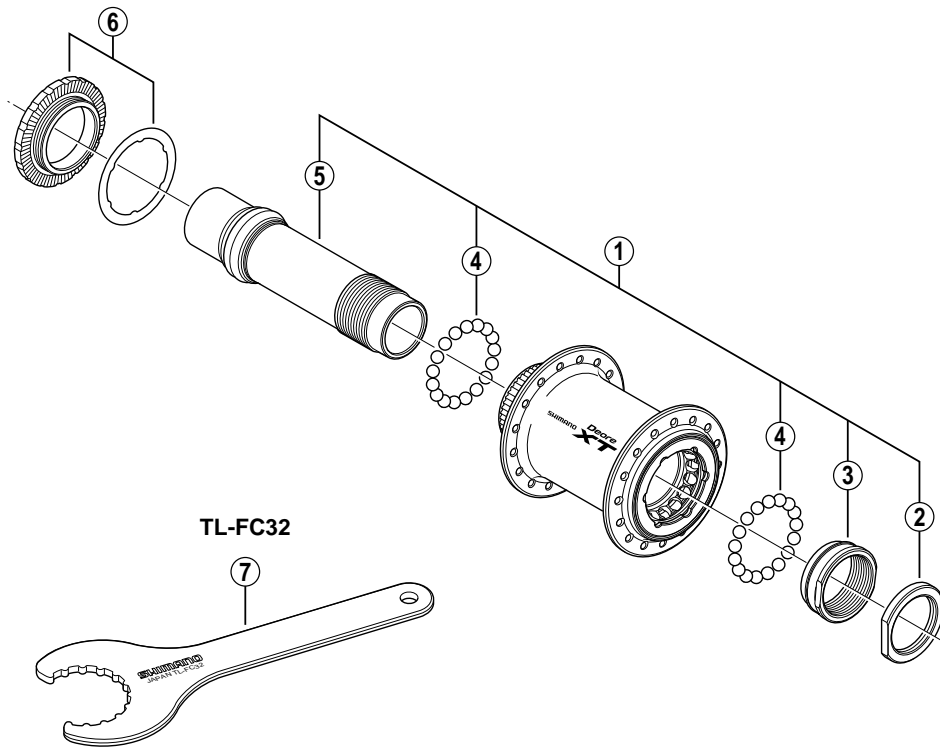

DEORE XT Front Hub (for Disc Brake)

HB-M776-L Black Version

HB-M976
HB-M801

ITEM NO.	SHIMANO CODE NO.	DESCRIPTION	INTERCHANGEABILITY	
1	Y-26L 98010	Complete Hub Axle 110 mm	B	
2	Y-26L 14000	Lock Nut (M25)	B	B
3	Y-26H 08000	Right Hand Cone (M25)	A	
4	Y-25U 98020	Steel Ball (3/16") 36 pcs.	B	A
5	Y-26L 98020	Hub Axle 110 mm	B	
6	Y-26L 98030	Lock Ring & Washer	B	
7	Y-130 09210	TL-FC32 Lock Ring Removal Tool	A	

A: Same parts.

B: Parts are usable, but differ in materials, appearance, finish, size, etc.

Absence of mark indicates non-interchangeability.

0705-2703

Specifications are subject to change without notice.