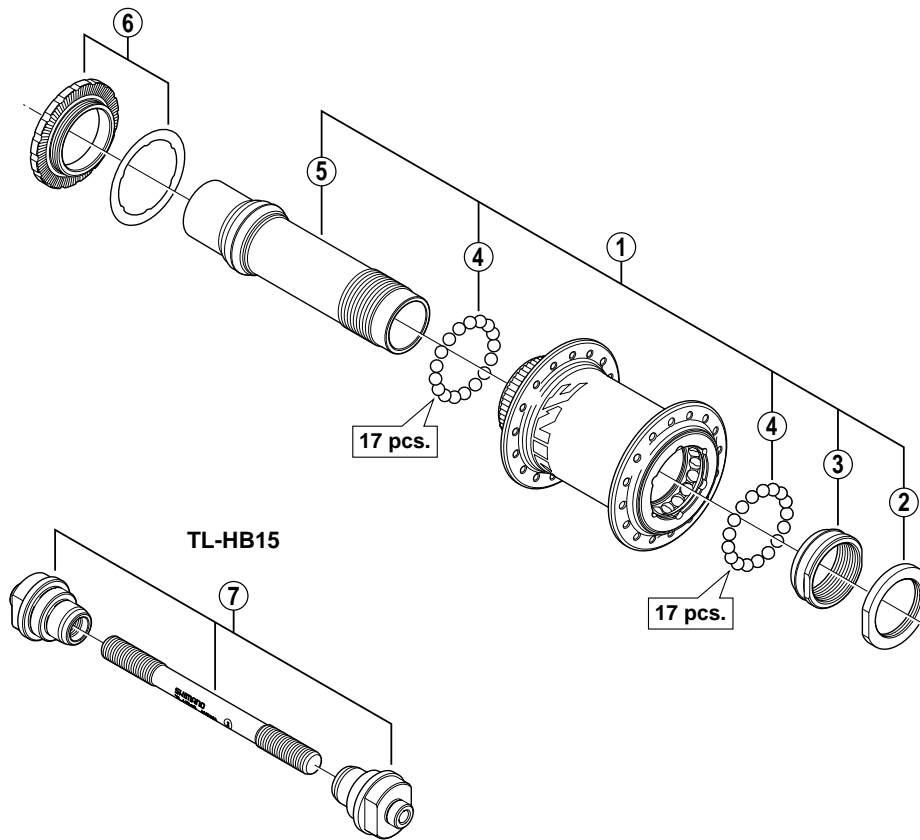

SAINT Front Hub
HB-M810 For Disc Brake

HB-M867

ITEM NO.	SHIMANO CODE NO.	DESCRIPTION	INTERCHANGEABILITY
1	Y-26N 98010	Complete Hub Axle 110 mm	
2	Y-26L 14000	Lock Nut (M25)	A
3	Y-2TL 06000	Right Hand Cone (M25)	A
4	Y-25U 98020	Steel Ball (3/16") 36 pcs.	A
5	Y-26N 98020	Hub Axle 110 mm	
6	Y-26N 98030	Lock Ring & Washer	
7	Y-20W98010	TL-HB15 Hub Setting Tool	A

A: Same parts.

B: Parts are usable, but differ in materials, appearance, finish, size, etc.

Absence of mark indicates non-interchangeability.

0806-2824A

Specifications are subject to change without notice.