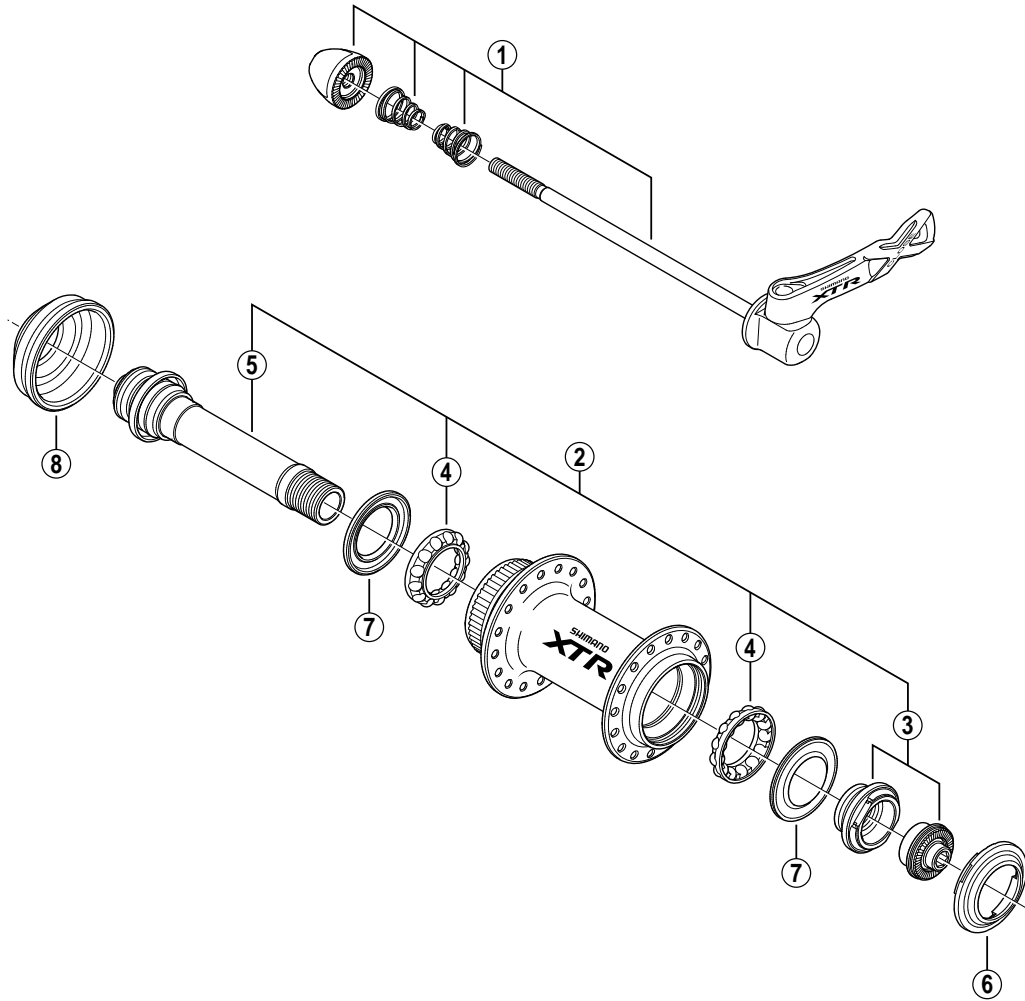

# XTR Front Hub HB-M975 For Disc Brake

• Over Lock Nut Dimension: 100 mm (3-15/16")

ITEM NO.	SHIMANO CODE NO.	DESCRIPTION	INTERCHANGEABILITY		
			HB-M965	HB-M970	WH-M975
1	Y-26D 98010	Complete Quick Release 133 mm (5-1/4")	B	A	A
2	Y-26E 98010	Complete Hub Axle			A
3	Y-26D 98040	Lock Nut (M14) & Cone (M14) w/Dust Cover		A	A
4	Y-25R 98080	Ball Retainer (3/16")		A	A
5	Y-26E 98020	Hub Axle Unit 99.6 mm			A
6	Y-26D 12000	Cap		A	A
7	Y-26D 10000	Seal Ring		A	A
8	Y-24Z 02000	Rotor Mount Cover	A		A

A: Same parts.

B: Parts are usable, but differ in materials, appearance, finish, size, etc.

Absence of mark indicates non-interchangeability.

0605-2545

Specifications are subject to change without notice.