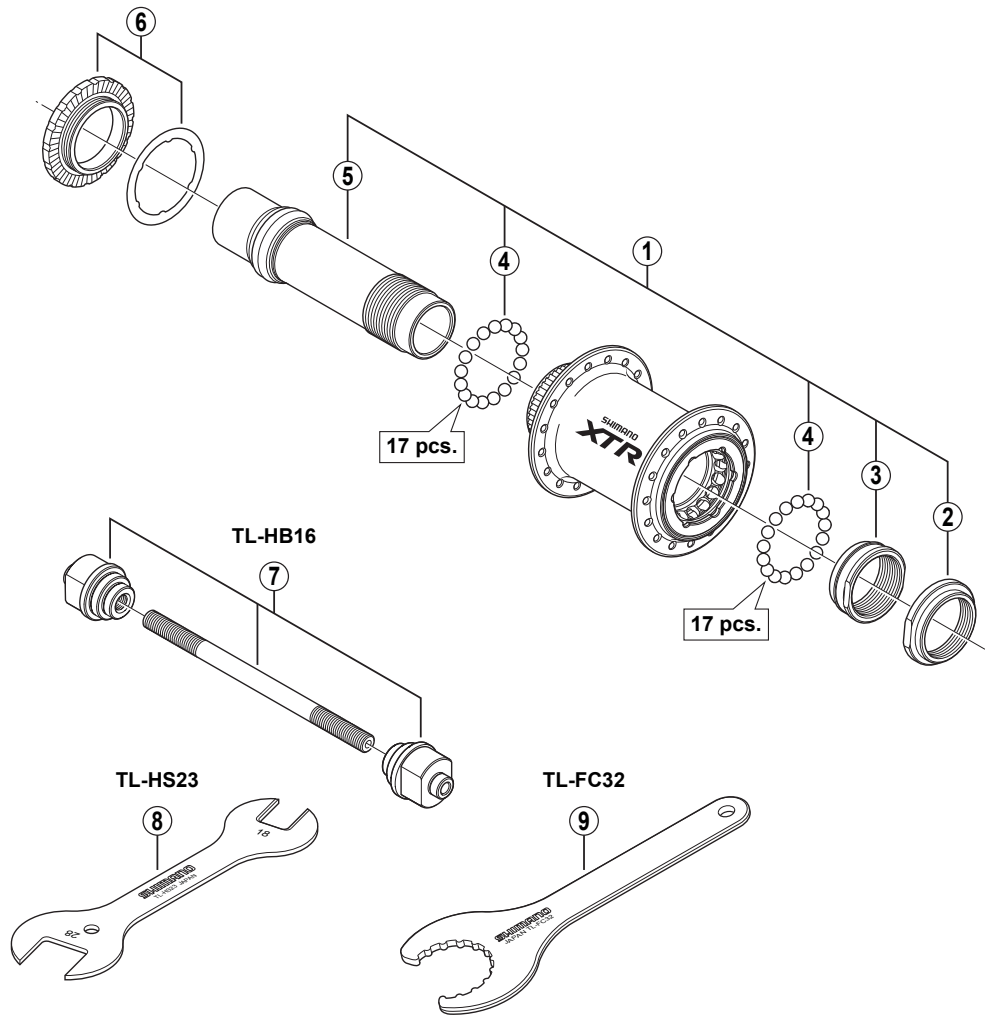

# XTR Front Hub HB-M976 For Disc Brake

ITEM NO.	SHIMANO CODE NO.	DESCRIPTION
1	Y-26H 98010	Complete Hub Axle 110 mm
2	Y-26H 12000	Lock Nut (M25)
3	Y-26H 08000	Right Hand Cone (M25)
4	Y-26H 98020	Stainless Ball (3/16") 34 pcs.
5	Y-26H 98030	Hub Axle 110 mm
6	Y-26H 98040	Lock Ring & Washer
* 7	Y-20W98020	TL-HB16 Hub Setting Tool
* 8	Y-20W04000	TL-HS23 for Right Hand Cone Removal Tool (18 mm x 28 mm)
9	Y-130 09210	TL-FC32 for Lock Ring Removal Tool

Jun.-2009-2578B  
© Shimano Inc.

Specifications are subject to change without notice.