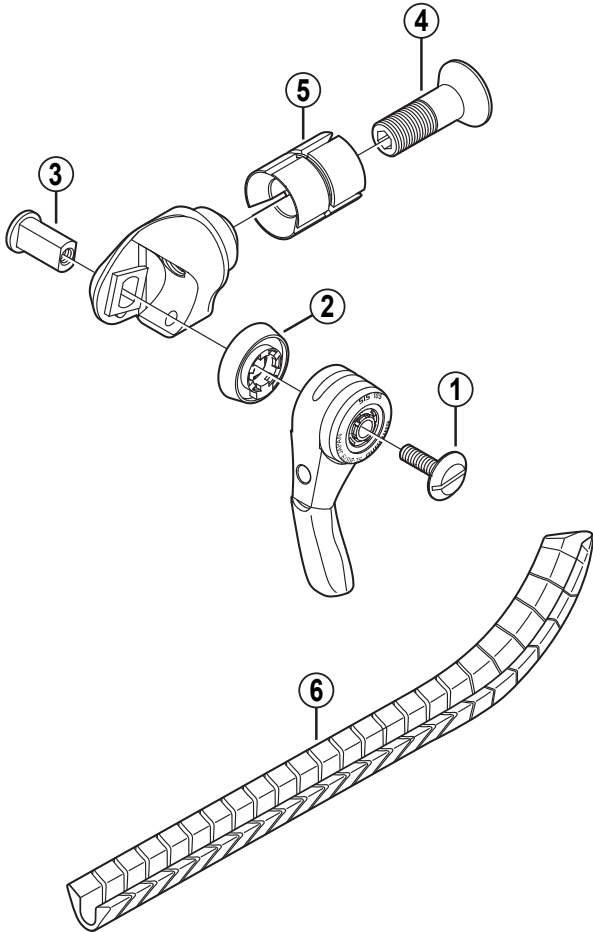

DURA-ACE Bar End Shifting Lever

SL-BS79 10-Speed

For Front Lever

For Rear Lever

SL-BS78
SL-BS64

ITEM NO.	SHIMANO CODE NO.	DESCRIPTION	INTERCHANGEABILITY	
1	Y-6PR02000	Lever Fixing Screw (M5 x 19) for Rear		
	Y-65A 24200	Lever Fixing Screw (M5 x 16) for Front		
2	Y-6J6 01000	Lever Boss Cover for Rear	A	
	Y-643 43010	Lever Boss Cover for Front	A	
3	Y-6RP50000	Lever Axle		
4	Y-6RP49000	Body Fixing Bolt		
5	Y-628 90010	Segment Unit	A	A
6	Y-86B 22000	Outer Cable Guide	A	A

A: Same parts.

B: Parts are usable, but differ in materials, appearance, finish, size, etc.

Absence of mark indicates non-interchangeability.

0807-2873

Specifications are subject to change without notice.