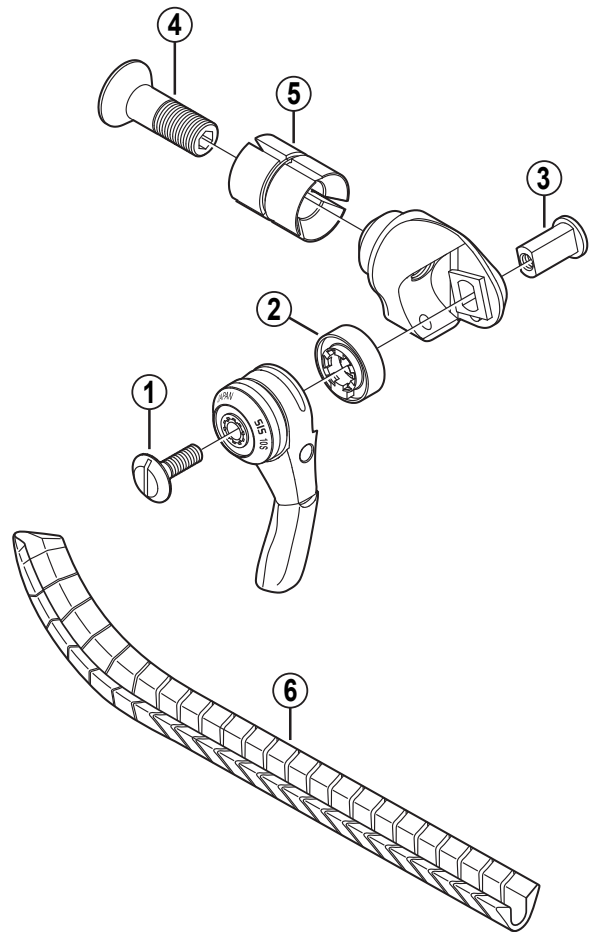

DURA-ACE Bar End Shifting Lever

SL-BS79 10-Speed

For Front Lever

For Rear Lever

SL-BS78
SL-BS64

ITEM NO.	SHIMANO CODE NO.	DESCRIPTION	INTERCHANGEABILITY	
1	Y-6PR02000	Lever Fixing Screw (M5 x 19) for Rear		
	Y-65A 24200	Lever Fixing Screw (M5 x 16) for Front		
2	Y-6J6 01000	Lever Boss Cover for Rear	A	
	Y-643 43010	Lever Boss Cover for Front	A	
3	Y-6RP50000	Lever Axle		
4	Y-6RP49000	Body Fixing Bolt		
5	Y-628 90010	Segment Unit	A	A
6	Y-86B 22000	Outer Cable Guide	A	A

A: Same parts.

B: Parts are usable, but differ in materials, appearance, finish, size, etc.

Absence of mark indicates non-interchangeability.

0807-2873

Specifications are subject to change without notice.