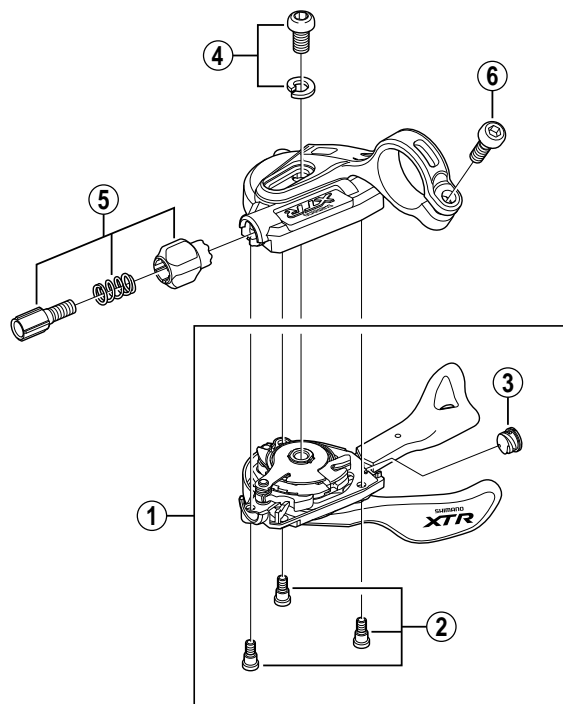

XTR Mega-9 Rapidfire Lever

SL-M970

For Left Hand

For Right Hand

ST-M975
SL-M760
SL-M580

ITEM NO.	SHIMANO CODE NO.	DESCRIPTION	INTERCHANGEABILITY
1	Y-6M398010	R.H. Shifting Lever Unit	
	Y-6M398020	L.H. Shifting Lever Unit	
2	Y-6M398030	Shifting Lever Unit Fixing Bolt (3 pcs.)	
3	Y-6CD33000	Inner Hole Cap	A A A
4	Y-6M398040	Unit Fixing Bolt (M5 X10) & Spring Washer	
5	Y-6M398050	Cable Adjusting Bolt Unit	
6	Y-6M435000	Clamp Bolt (M5 x 13.5)	

A: Same parts.

B: Parts are usable, but differ in materials, appearance, finish, size, etc.

Absence of mark indicates non-interchangeability.

0607-2610

Specifications are subject to change without notice.