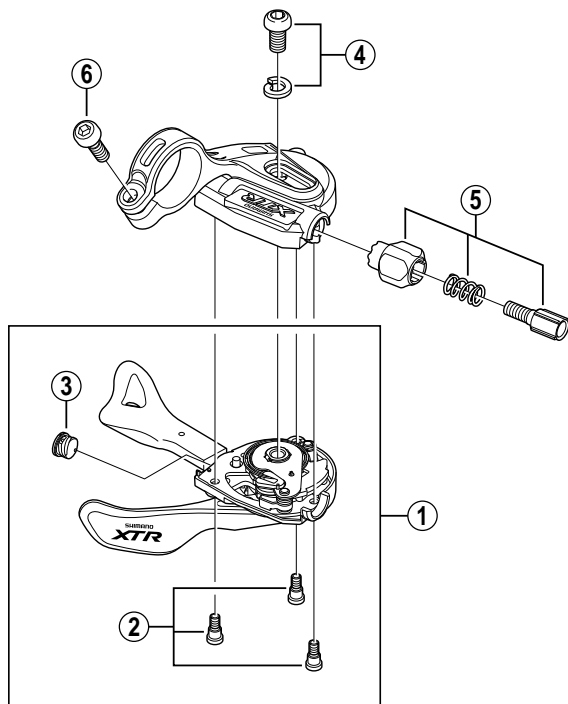

XTR Mega-9 Rapidfire Lever

SL-M970

For Left Hand

For Right Hand

ST-M975
SL-M760
SL-M580

ITEM NO.	SHIMANO CODE NO.	DESCRIPTION	INTERCHANGEABILITY
1	Y-6M398010	R.H. Shifting Lever Unit	
	Y-6M398020	L.H. Shifting Lever Unit	
2	Y-6M398030	Shifting Lever Unit Fixing Bolt (3 pcs.)	
3	Y-6CD33000	Inner Hole Cap	A A A
4	Y-6M398040	Unit Fixing Bolt (M5 X10) & Spring Washer	
5	Y-6M398050	Cable Adjusting Bolt Unit	
6	Y-6M435000	Clamp Bolt (M5 x 13.5)	

A: Same parts.

B: Parts are usable, but differ in materials, appearance, finish, size, etc.

Absence of mark indicates non-interchangeability.

0607-2610

Specifications are subject to change without notice.