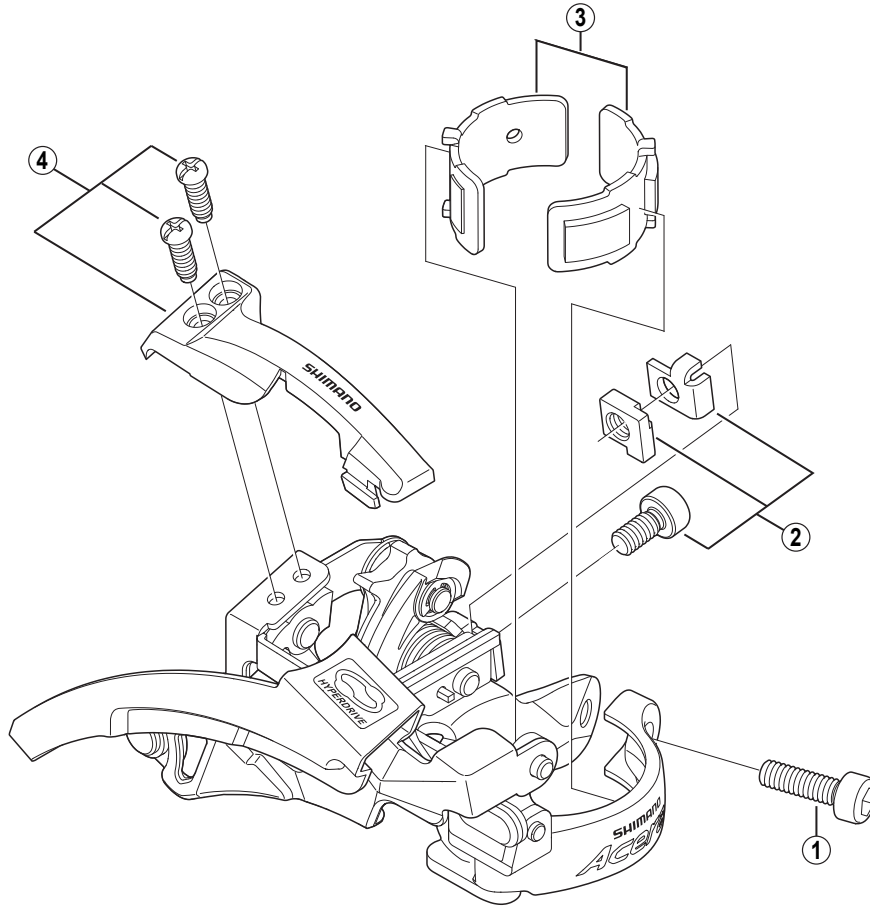

# ACERA Front Derailleur FD-M360

FD-M413  
FD-M412

ITEM NO.	SHIMANO CODE NO.	DESCRIPTION	INTERCHANGEABILITY	
1	Y-59L 19800	Clamp Bolt (M5 x 18.5)	A	A
2	Y-5GN98010	Cable Fixing Bolt Unit (M5 x 9.8)		A
* 3	Y-5L2 98010	Clamp Band Adapters for S-size / $\phi$ 28.6 mm (1-1/8")		
* 3	Y-5L2 98020	Clamp Band Adapters for M-size / $\phi$ 31.8 mm (1-1/4")		
4	Y-5L3 98050	Stroke Adjust Screws (M4 x 12) & Plate		

A: Same parts.

B: Parts are usable, but differ in materials, appearance, finish, size, etc.

Absence of mark indicates non-interchangeability.

0805-2809A

Specifications are subject to change without notice.