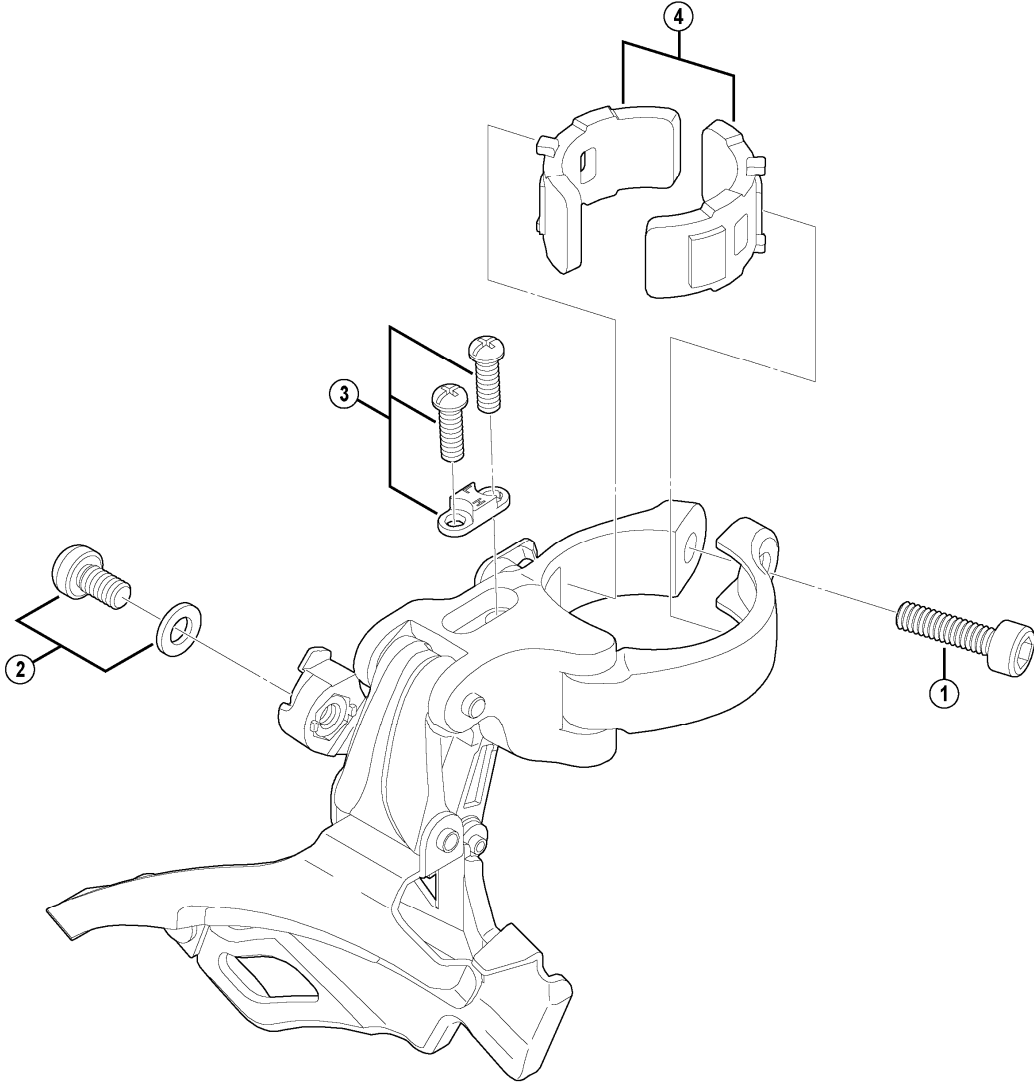

ALIVIO Front Derailleur FD-M431

FD-M430

FD-M413

ITEM NO.	SHIMANO CODE NO.	DESCRIPTION	INTERCHANGEABILITY		
1	Y59L19800	Clamp Bolt (M5 x 18.5)	A	A	
2	Y5GU98040	Cable Fixing Plate & Bolt (M5 x 7.8)		A	
3	Y5GU98030	Stroke Adjust Screws (M4 x 12) & Plate		A	
* 4	Y5MM98020	Clamp Band Adapters for S-size / $\phi 28.6$ mm (1-1/8")	A	B	
	Y5MM98030	Clamp Band Adapters for M-size / $\phi 31.8$ mm (1-1/4")	A	B	

A: Same parts.

B: Parts are usable, but differ in materials, appearance, finish, size, etc.

Absence of mark indicates non-interchangeability.

Apr.-2010-3061A

© Shimano Inc. A

Specifications are subject to change without notice.