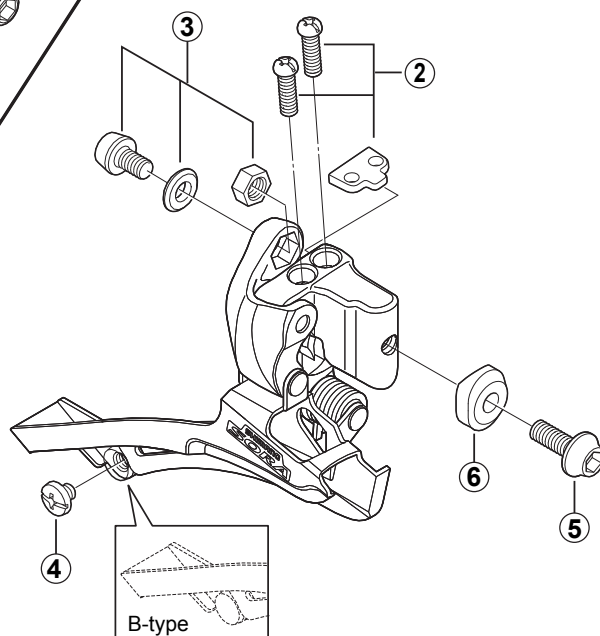

SORA Front Derailleur

FD-3400-B **FD-3400-F** (For Double Gear)

FD-3403-B **FD-3403-F** (For Triple Gear)

Band Type

Brazed-on Type

FD-4500 / 4503
FD-3300 / 3304
FD-3300-A / 3304-A

ITEM NO.	SHIMANO CODE NO.	DESCRIPTION	INTERCHANGEABILITY
1	Y-59L 19300	Clamp Bolt (M5 x 16.5)	B B B
* 2	Y-5GR98060	Stroke Adjust Screws (M4 x 13) & Plate	
3	Y-5GR98020	Cable Fixing Plate & Bolt (M5 x 8.1)	B
* 4	Y-58G 14000	Chain Guide Fixing Screw (M4 x 3) A-type	A B B
* 5	Y-5C2 52200	Clamp Bolt (M5 x 13.5) for Brazed-on Type	
6	Y-58G 53000	Clamp Washer for Brazed-on Type	B A B
* 7	Y-5LY 98020	Clamp Band Adapters for S-size / ϕ 28.6 mm (1-1/8")	

A: Same parts.

B: Parts are usable, but differ in materials, appearance, finish, size, etc.

Absence of mark indicates non-interchangeability.

Aug.-2009-2752B
© Shimano Inc. W

Specifications are subject to change without notice.