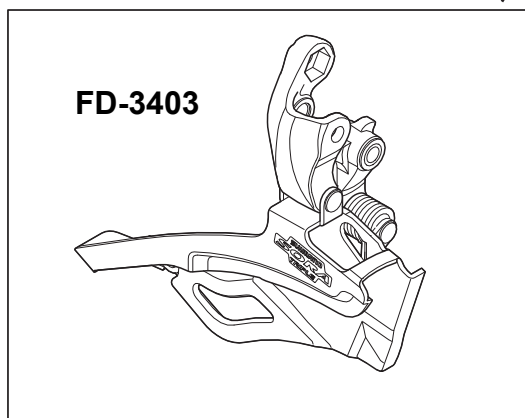

SORA Front Derailleur

FD-3400-B **FD-3400-F** (For Double Gear)

FD-3403-B **FD-3403-F** (For Triple Gear)

Band Type

Brazed-on Type

FD-4500 / 4503
FD-3300 / 3304
FD-3300-A / 3304-A

ITEM NO.	SHIMANO CODE NO.	DESCRIPTION	INTERCHANGEABILITY
1	Y-59L 19300	Clamp Bolt (M5 x 16.5)	B B B
* 2	Y-5GR98060	Stroke Adjust Screws (M4 x 13) & Plate	
3	Y-5GR98020	Cable Fixing Plate & Bolt (M5 x 8.1)	B
* 4	Y-58G 14000	Chain Guide Fixing Screw (M4 x 3) A-type	A B B
* 5	Y-5C2 52200	Clamp Bolt (M5 x 13.5) for Brazed-on Type	
6	Y-58G 53000	Clamp Washer for Brazed-on Type	B A B
* 7	Y-5LY 98020	Clamp Band Adapters for S-size / ϕ 28.6 mm (1-1/8")	

A: Same parts.

B: Parts are usable, but differ in materials, appearance, finish, size, etc.

Absence of mark indicates non-interchangeability.

Aug.-2009-2752B
© Shimano Inc. W

Specifications are subject to change without notice.