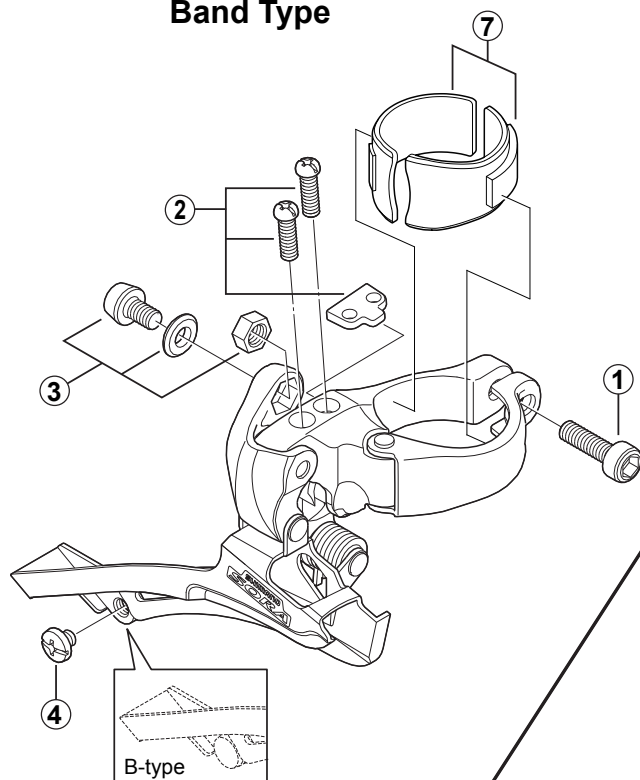

SORA Front Derailleur

FD-3400-B **FD-3400-F** (For Double Gear)

FD-3403-B **FD-3403-F** (For Triple Gear)

Band Type

Brazed-on Type

FD-4500 / 4503
FD-3300 / 3304
FD-3300-A / 3304-A

ITEM NO.	SHIMANO CODE NO.	DESCRIPTION	INTERCHANGEABILITY
1	Y-59L 19300	Clamp Bolt (M5 x 16.5)	B B B
* 2	Y-5GR98060	Stroke Adjust Screws (M4 x 13) & Plate	
3	Y-5GR98020	Cable Fixing Plate & Bolt (M5 x 8.1)	B
* 4	Y-58G 14000	Chain Guide Fixing Screw (M4 x 3) A-type	A B B
* 5	Y-5C2 52200	Clamp Bolt (M5 x 13.5) for Brazed-on Type	
6	Y-58G 53000	Clamp Washer for Brazed-on Type	B A B
* 7	Y-5LY 98020	Clamp Band Adapters for S-size / ϕ 28.6 mm (1-1/8")	

A: Same parts.

B: Parts are usable, but differ in materials, appearance, finish, size, etc.

Absence of mark indicates non-interchangeability.

Aug.-2009-2752B
© Shimano Inc. W

Specifications are subject to change without notice.