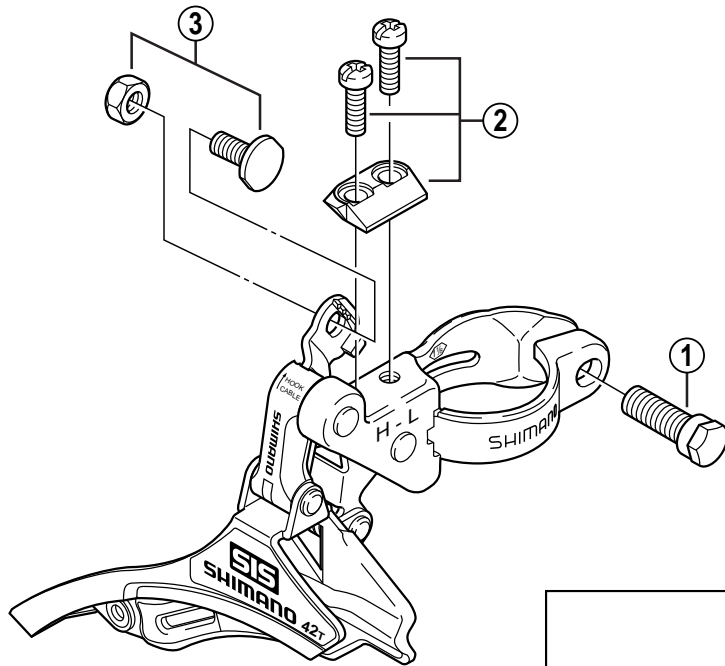

SHIMANO TOURNEY Front Derailleur FD-TY10

FD-TY30

ITEM NO.	SHIMANO CODE NO.	DESCRIPTION	INTERCHANGEABILITY
1	Y-576 15000	Clamp Bolt	A
2	Y-59Y 98010	Stroke Adjust Screws (M4 x 13) & Plate	A
3	Y-576 98020	Cable Fixing Bolt & Nut	A
4	Y-5G2 98010	Cable Fixing Bolt Unit for Top-Route	

A : Same parts.

Absence of mark indicates non-interchangeability.

0104-2059

Specifications are subject to change without notice.

SHIMANO®

© 2001 by Shimano Inc.