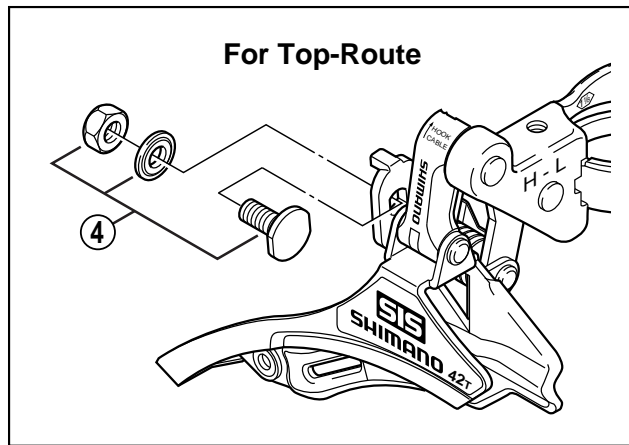

SHIMANO TOURNEY Front Derailleur FD-TY10

FD-TY30

ITEM NO.	SHIMANO CODE NO.	DESCRIPTION	INTERCHANGEABILITY
1	Y-576 15000	Clamp Bolt	A
2	Y-59Y 98010	Stroke Adjust Screws (M4 x 13) & Plate	A
3	Y-576 98020	Cable Fixing Bolt & Nut	A
4	Y-5G2 98010	Cable Fixing Bolt Unit for Top-Route	

A : Same parts.

Absence of mark indicates non-interchangeability.

0104-2059

Specifications are subject to change without notice.

SHIMANO®

© 2001 by Shimano Inc.