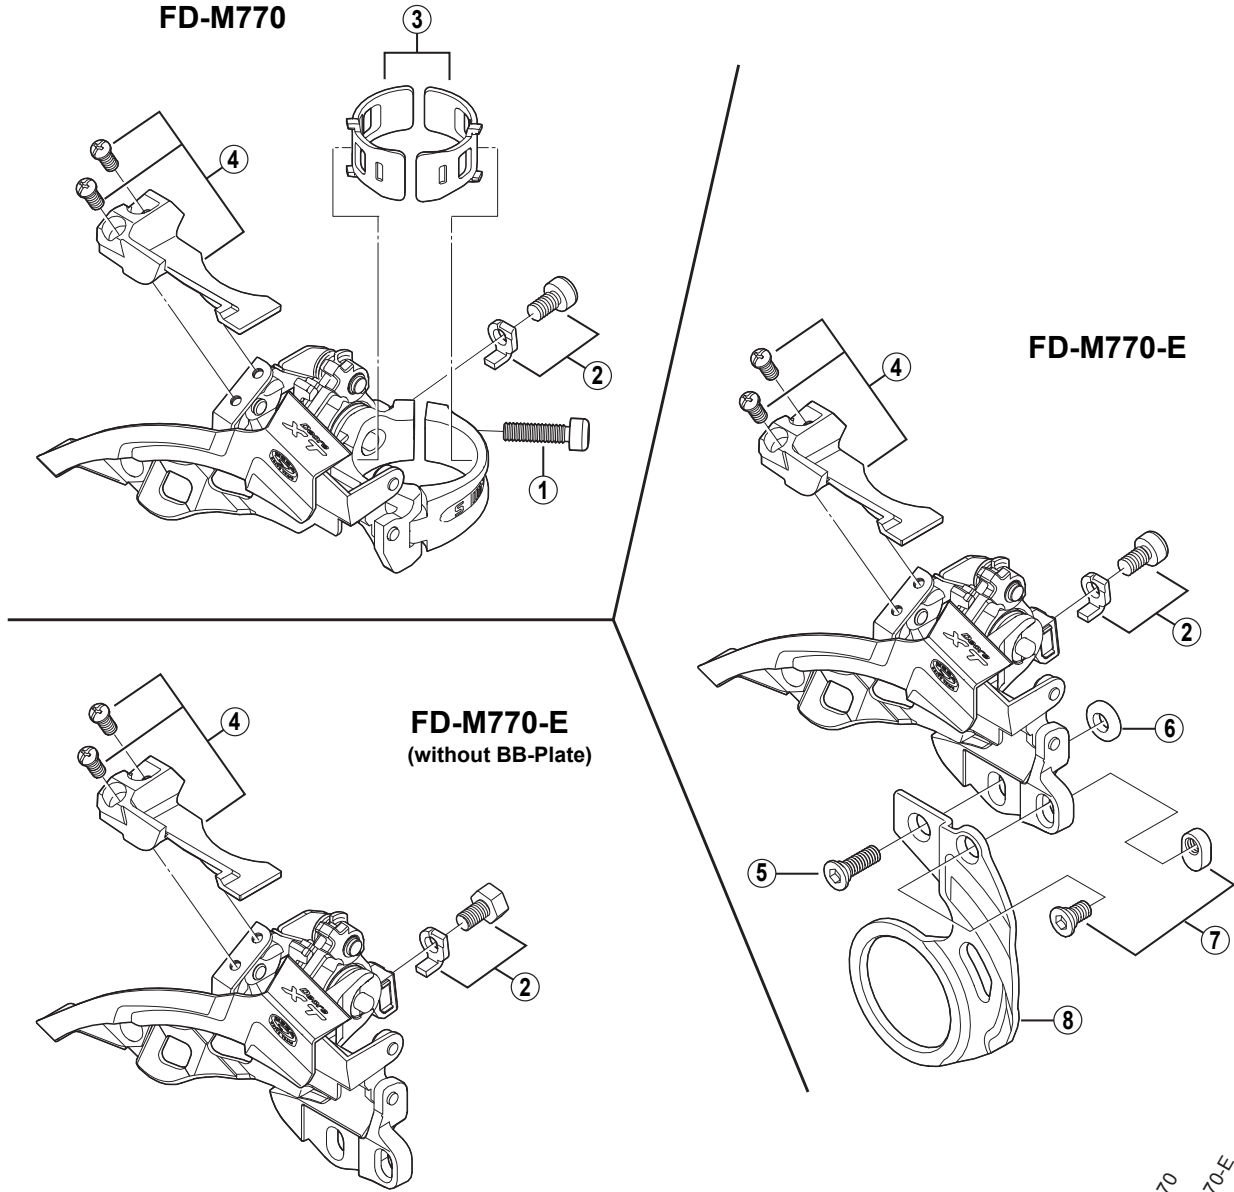

DEORE XT Front Derailleur

FD-M770

FD-M770-E Bracket Type

ITEM NO.	SHIMANO CODE NO.	DESCRIPTION	INTERCHANGEABILITY			
			FD-M970	FD-M970-E	FD-M760	FD-M760-E
1	Y-5BG07800	Clamp Bolt (M5 x 17.5)	B			
* 2	Y-5KA98010	Cable Fixing Plate & Bolt (M5 x 9)				
	Y-5KV98020	Cable Fixing Plate & Hexagon Head Bolt (9mm) for FD-M770-E without BB-Plate				
3	Y-57Y 98010	SM-AD16S Clamp Band Adapters for S-size / ϕ 28.6 mm (1-1/8")	A	A		
	Y-57Y 98020	SM-AD16M Clamp Band Adapters for M-size / ϕ 31.8 mm (1-1/4")	A	A		
4	Y-5KA98020	Stroke Adjust Screws (M4 x 8.5) & Plate				
5	Y-5CR52200	Bracket Fixing Bolt B		A		A
6	Y-5HF 10000	Spacer(2.5mm) for Shell Width 68mm		A		A
7	Y-5CR98020	Bracket Fixing Bolt A & Nut			B	A
8	Y-5EC50500	BB-Plate			B	B

A: Same parts.

B: Parts are usable, but differ in materials, appearance, finish, size, etc.

Absence of mark indicates non-interchangeability.

0806-2695C

Specifications are subject to change without notice.