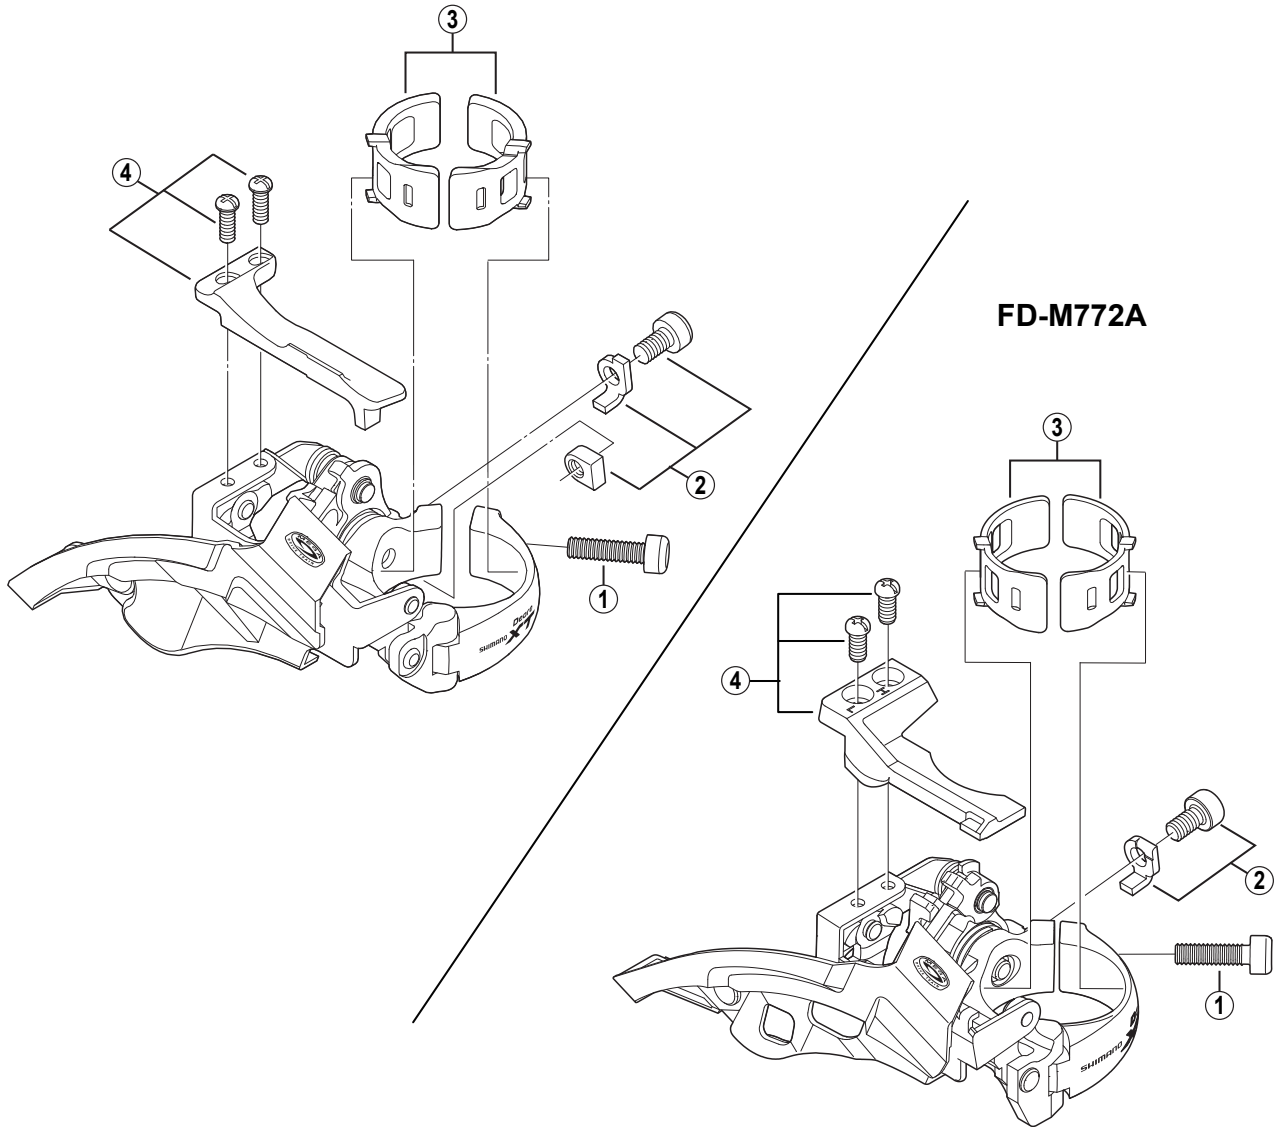

DEORE XT Front Derailleur

FD-M772
FD-M772A

ITEM NO.	SHIMANO CODE NO.	DESCRIPTION	INTERCHANGEABILITY		
			FD-M970	FD-M770	FD-M760-A
* 1	Y-5BG 07500	Clamp Bolt (M5 x 18.5)			A
	Y-5BG 07900	Clamp Bolt (M5 x 17.5) for M772A			
* 2	Y-5KC 98010	Cable Fixing Bolt Unit (M5 x 9)			A
	Y-5KV 98010	Cable Fixing Bolt (M5 x 8.5) & Plate for M772A			
3	Y-57Y 98010	SM-AD16S Clamp Band Adapters for S-size / ϕ 28.6 mm (1-1/8")	A	A	A
	Y-57Y 98020	SM-AD16M Clamp Band Adapters for M-size / ϕ 31.8 mm (1-1/4")	A	A	A
* 4	Y-5KC 98020	Stroke Adjust Screws (M4 x 10) & Plate			A
	Y-5LJ 98010	Stroke Adjust Screws (M4 x 8.5) & Plate for M772A			

A: Same parts.

B: Parts are usable, but differ in materials, appearance, finish, size, etc.

Absence of mark indicates non-interchangeability.

May-2009-2697B

© Shimano Inc.

Specifications are subject to change without notice.