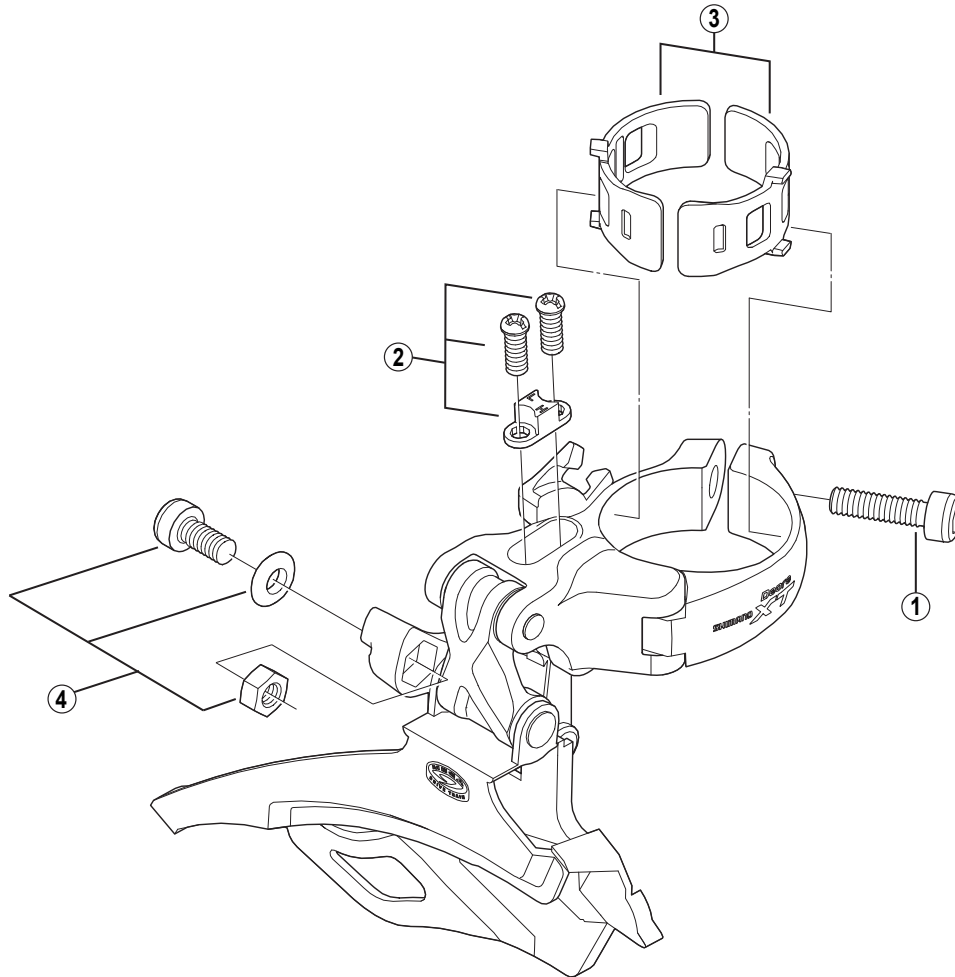

DEORE XT Front Derailleur FD-M773

ITEM NO.	SHIMANO CODE NO.	DESCRIPTION	INTERCHANGEABILITY		
			FD-M971	FD-M771	FD-M761-A
1	Y-5BG07500	Clamp Bolt (M5 x 18.5)	A	A	
2	Y-5KE98010	Stroke Adjust Screws (M4 x 10) & Plate			A
* 3	Y-57Y 98010	SM-AD16S Clamp Band Adapters for S-size / ϕ 28.6 mm (1-1/8")	A	A	A
	Y-57Y 98020	SM-AD16M Clamp Band Adapters for M-size / ϕ 31.8 mm (1-1/4")	A	A	A
* 4	Y-5KE98020	Cable Fixing Bolt Unit (M5 x 10.5)			

A: Same parts.

B: Parts are usable, but differ in materials, appearance, finish, size, etc.

Absence of mark indicates non-interchangeability.

0707-2698A

Specifications are subject to change without notice.