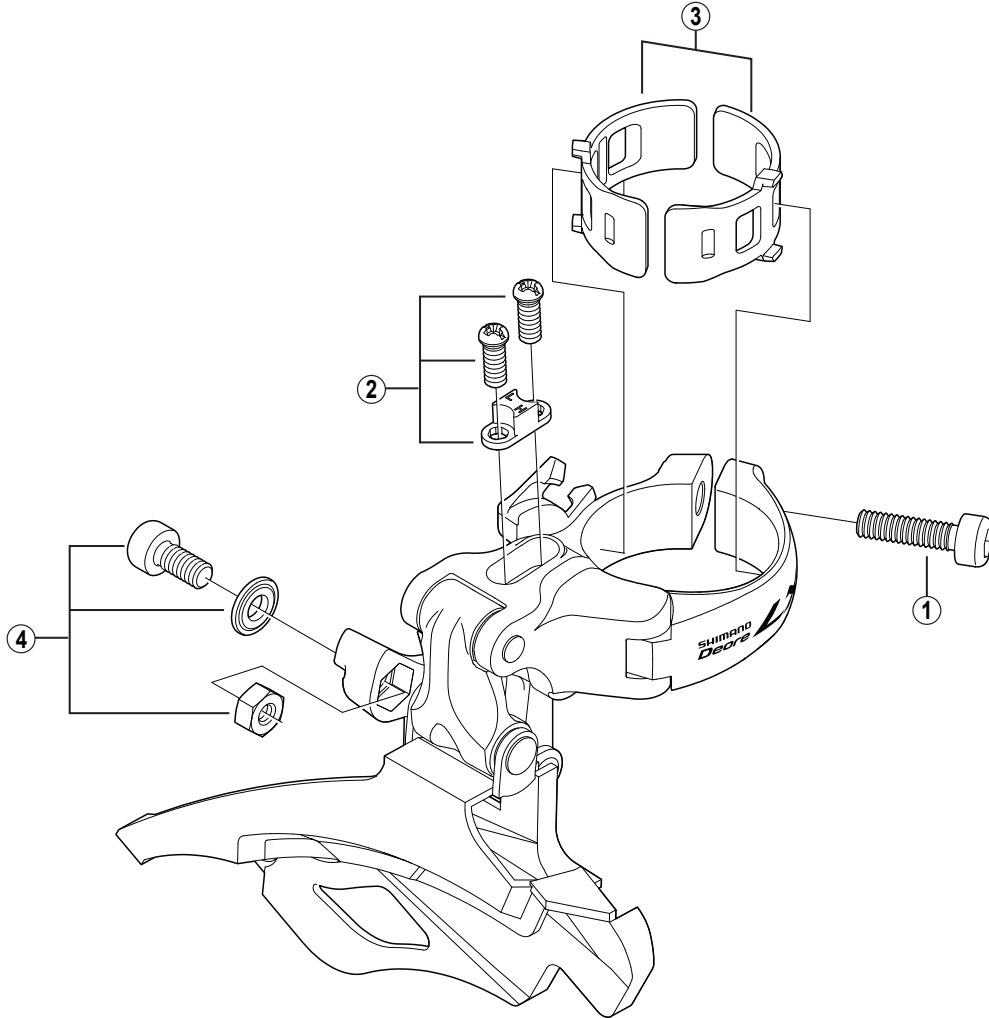

# DEORE LX Front Derailleur FD-T661

FD-M771  
FD-M661  
FD-M581A

ITEM NO.	SHIMANO CODE NO.	DESCRIPTION	INTERCHANGEABILITY	
1	Y-5BG07000	Clamp Bolt (M5 x 18.5)	A	A
2	Y-5JZ 98020	Stroke Adjust Screws (M4 x 10) & Plate		
3	Y-57Y 98010	SM-AD16S Clamp Band Adapters for S-size / $\phi$ 28.6 mm (1-1/8")	A	A
	Y-57Y 98020	SM-AD16M Clamp Band Adapters for M-size / $\phi$ 31.8 mm (1-1/4")	A	A
4	Y-5L8 98010	Cable Fixing Bolt (M5 x 10.5) UNit		

A: Same parts.

B: Parts are usable, but differ in materials, appearance, finish, size, etc.

Absence of mark indicates non-interchangeability.

0805-2813

Specifications are subject to change without notice.

# SHIMANO