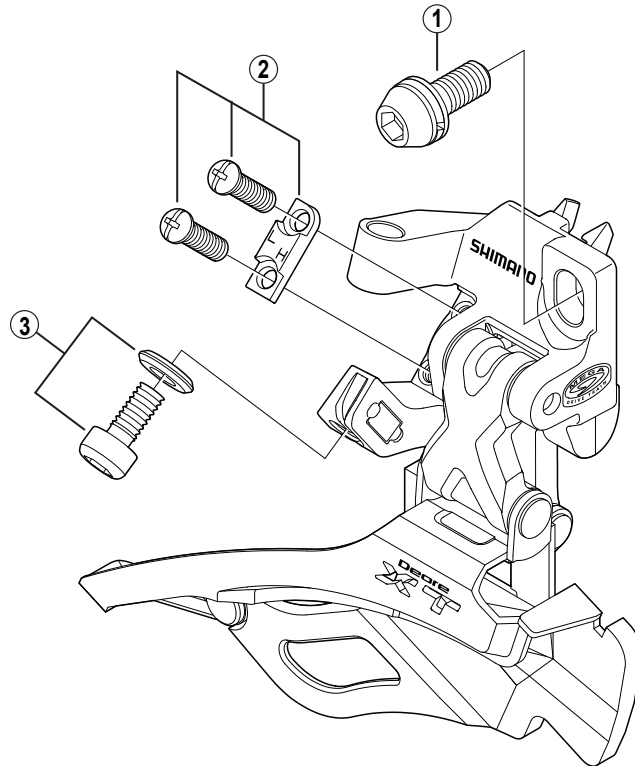

DEORE XT Front Derailleur
FD-M771-D Direct Attachment Type

FD-M771
 FD-M661-D

ITEM NO.	SHIMANO CODE NO.	DESCRIPTION	INTERCHANGEABILITY
1	Y-5L4 08000	Clamp Bolt (M6)	A
2	Y-5KD98010	Stroke Adjust Screws (M4 x 13.7) & Plate	A
3	Y-5KD98020	Cable Fixing Plate & Bolt (M5 x 10.5)	A

A: Same parts.
 B: Parts are usable, but differ in materials, appearance, finish, size, etc.
 Absence of mark indicates non-interchangeability.

0805-2859

Specifications are subject to change without notice.