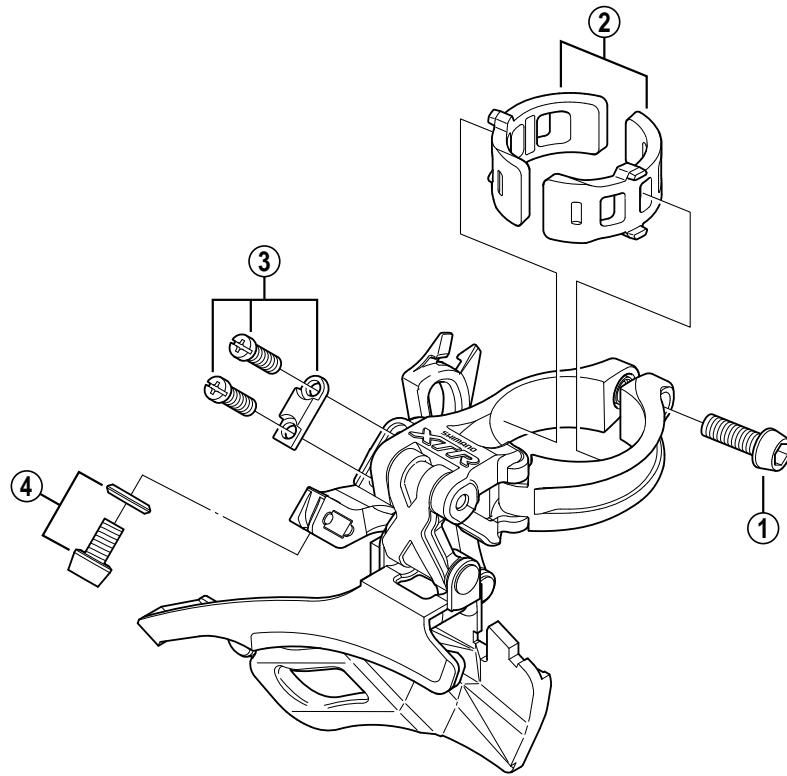

XTR Front Derailleur FD-M971

ITEM NO.	SHIMANO CODE NO.	DESCRIPTION
1	Y-5A4 08070	Clamp Bolt (M5 x 17)
2	Y-57Y 98010	SM-AD16S Clamp Band Adapters for S-size / ϕ 28.6 mm (1-1/8")
	Y-57Y 98020	SM-AD16M Clamp Band Adapters for M-size / ϕ 31.8 mm (1-1/4")
3	Y-5K6 98010	Stroke Adjust Screws (M4 x 13.7) & Plate
4	Y-5K6 98020	Cable Fixing Plate & Bolt (M5 x 9)