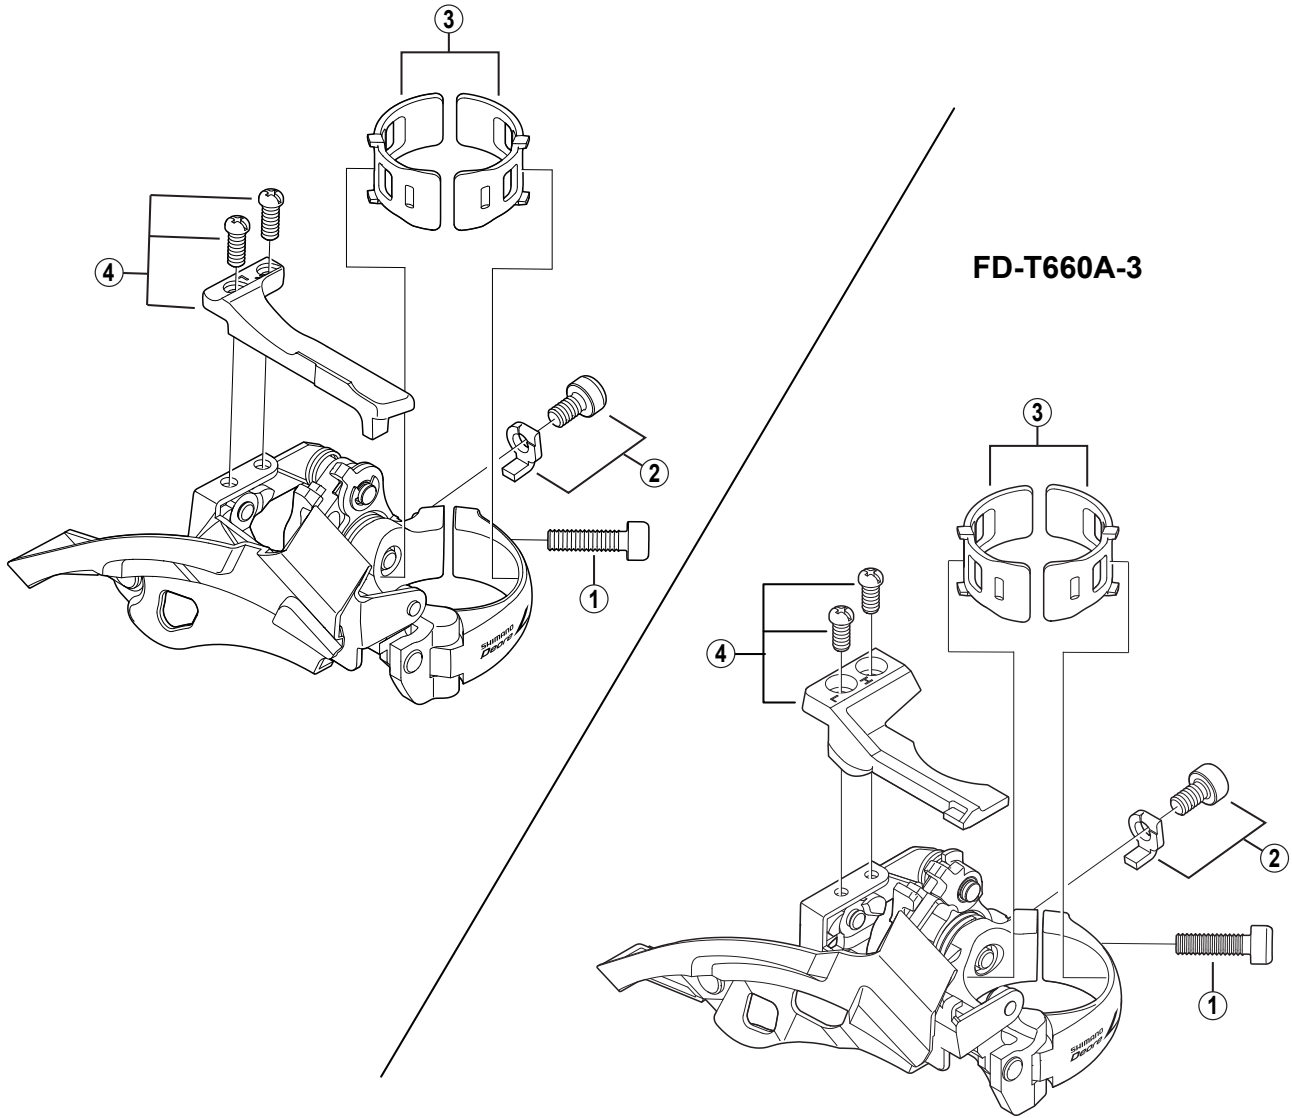

DEORE LX Front Derailleur

FD-T660 FD-T660A

FD-M770
FD-M660

ITEM NO.	SHIMANO CODE NO.	DESCRIPTION	INTERCHANGEABILITY	
* 1	Y-5BG07000	Clamp Bolt (M5 x 18.5)		
	Y-5BG07900	Clamp Bolt (M5 x 17.5) for T660A-3		
2	Y-5KV98010	Cable Fixing Plate & Bolt (M5 x 8.5)		A
3	Y-57Y 98010	SM-AD16S Clamp Band Adapters for S-size / ϕ 28.6 mm (1-1/8")	A	A
	Y-57Y 98020	SM-AD16M Clamp Band Adapters for M-size / ϕ 31.8 mm (1-1/4")	A	A
* 4	Y-5KC98020	Stroke Adjust Screws (M4 x 10) & Plate		
	Y-5LJ 98010	Stroke Adjust Screws (M4 x 8.5) & Plate for T660A-3		

A: Same parts.

B: Parts are usable, but differ in materials, appearance, finish, size, etc.

Absence of mark indicates non-interchangeability.

May-2009-2812A
© Shimano Inc.

Specifications are subject to change without notice.