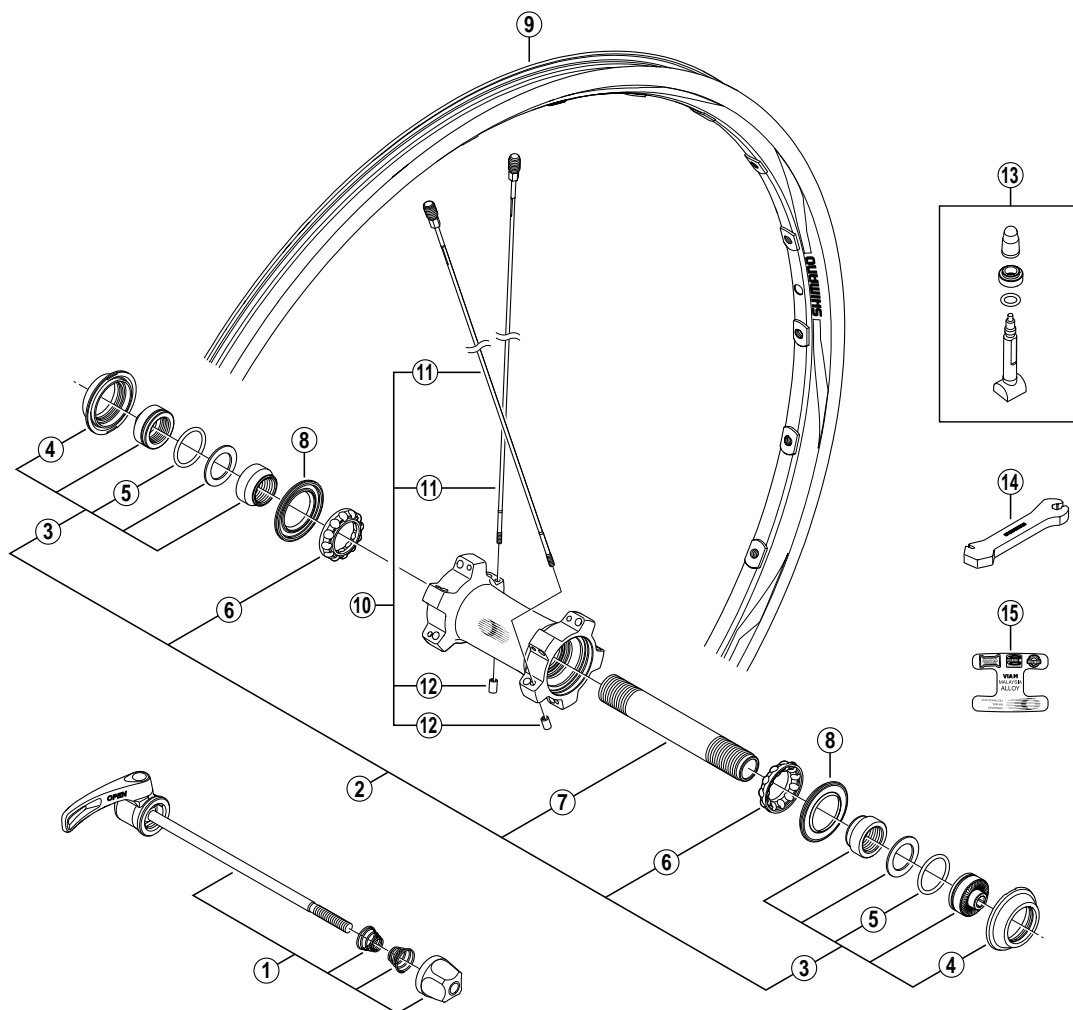

DEORE XT Front Wheel WH-M770-F

• Over Lock Nut Dimension: 100 mm (3-15/16")

ITEM NO.	SHIMANO CODE NO.	DESCRIPTION	INTERCHANGEABILITY	
			WH-M775	HB-M775
1	Y-26K 98020	Complete Quick Release 133 mm (5-1/4")	A	A
2	Y-26J 98010	Complete Hub Axle 94 mm		
3	Y-26J 98020	Lock Nut Unit	A	
4	Y-26J 11000	Dust Cap	A	A
5	Y-26J 12000	O-Ring	A	
6	Y-26J 98030	Ball Retainer (3/16")	A	A
7	Y-26J 08000	Hub Axle 94 mm		
8	Y-26D 10000	Seal Ring	A	A
* 9	E-WHRIM1TFEBD	Rim {20H / Black}		
* 10	E-WHSPOKE1UA1	Spoke Unit {Spoke (278 mm x 20 pcs.) / Spoke Plug (20 pcs.) / Washer (20 pcs.) / Hub Nut (20 pcs.)}		
11	Y-4D7 98010	Spoke (278 mm) w/Plug & Washer		
12	Y-4CK89000	Hub Nut		
13	Y-4CK98030	Valve Unit		
14	Y-4DA09000	Spoke Plug Wrench		
15	Y-4D7 11000	Rim Sticker C		

A: Same parts.

B: Parts are usable, but differ in materials, appearance, finish, size, etc.

Absence of mark indicates non-interchangeability.

0707-2711A

Specifications are subject to change without notice.