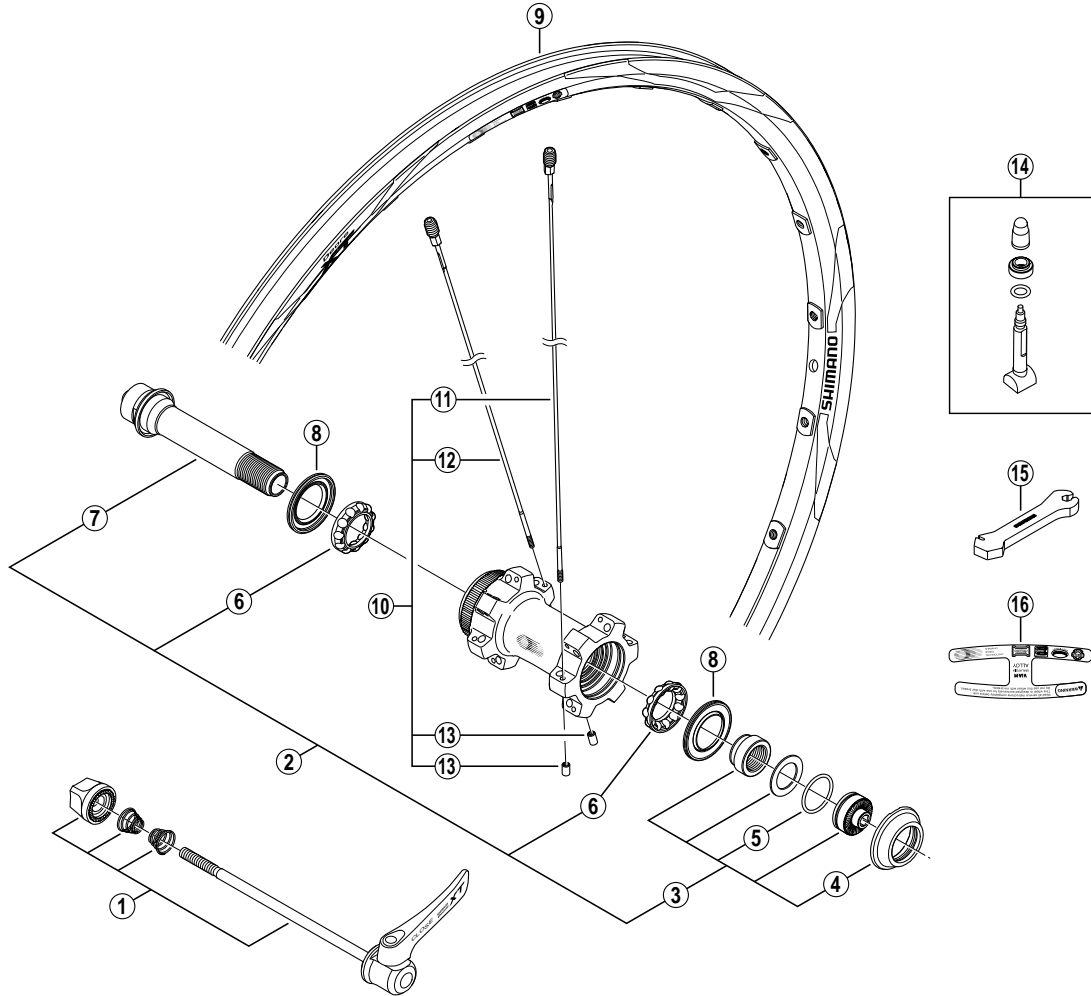

DEORE XT Front Wheel
WH-M775-F For Disc Brake

• Over Lock Nut Dimension: 100 mm (3-15/16")

ITEM NO.	SHIMANO CODE NO.	DESCRIPTION
1	Y-26K 98020	Complete Quick Release 133 mm (5-1/4")
2	Y-26K 98030	Complete Hub Axle
3	Y-26J 98020	Lock Nut Unit
4	Y-26J 11000	Dust Cap
5	Y-26J 12000	O-Ring
6	Y-26J 98030	Ball Retainer (3/16")
7	Y-26K 98040	Hub Axle Unit
8	Y-26D 10000	Seal Ring
* 9	E-WHRIM1SDBD	Rim (24H / Black)
* 10	E-WHSPOKE1TC1	Spoke Unit (Spoke (272 mm x 12 pcs. & 270 mm x 12 pcs.) / Spoke Plug (24 pcs.) / Washer (24 pcs.) / Hub Nut (24 pcs.))
11	Y-4D7 98030	Right Hand Spoke (272 mm) w/Plug & Washer
12	Y-4D7 98020	Left Hand Spoke (270 mm) w/Plug & Washer
13	Y-4CK89000	Hub Nut
14	Y-4CK98030	Valve Unit
15	Y-4DA09000	Spoke Plug Wrench
16	Y-4DA08000	Rim Sticker C

0707-2768A

Specifications are subject to change without notice.

SHIMANO