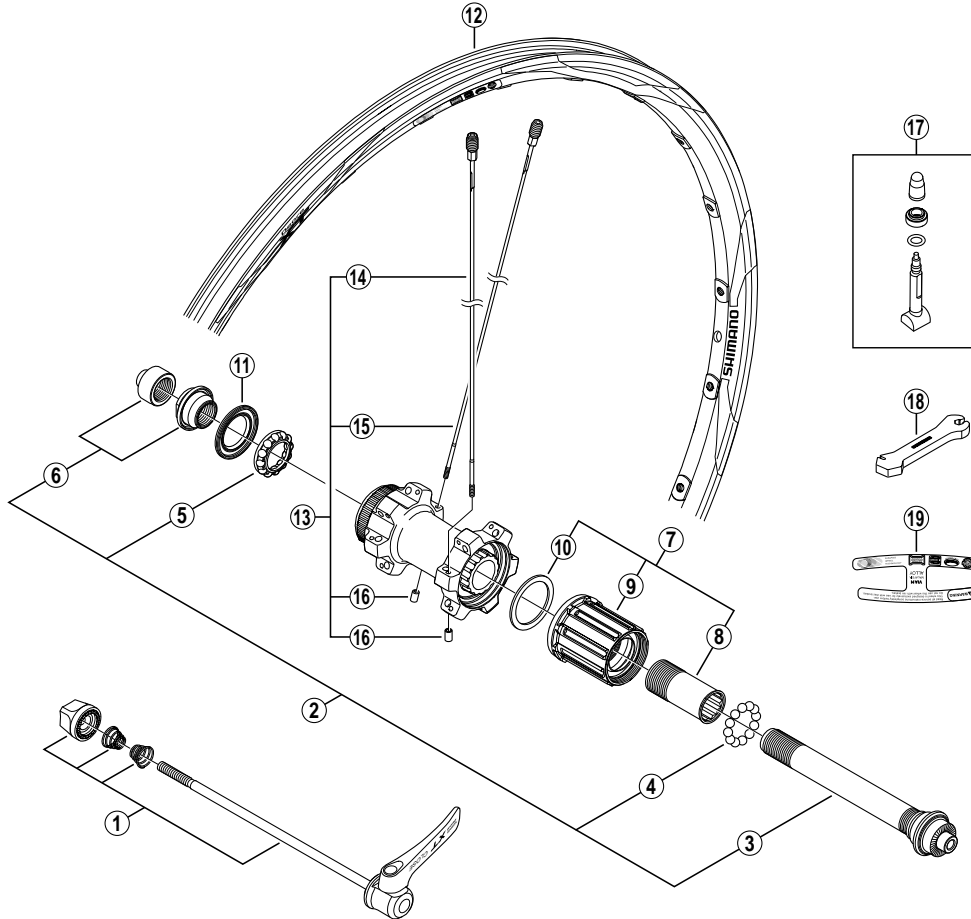

DEORE XT Rear Wheel (9-Speed)
WH-M775-R For Disc Brake

• Over Lock Nut Dimension: 135 mm (5-5/16")

ITEM NO.	SHIMANO CODE NO.	DESCRIPTION
1	Y-3D0 98020	Complete Quick Release 168 mm (6-5/8")
2	Y-3D0 98050	Complete Hub Axle
3	Y-3CZ 98020	Hub Axle Unit
4	Y-000 91210	Steel Ball (3/16") 20 pcs.
5	Y-26J 98030	Ball Retainer (3/16")
6	Y-3D0 98060	Left Hand Lock Nut (M14) & Cone (M14) w/Dust Cover
7	Y-3CZ 98040	Complete Freewheel Body w/Body Fixing Bolt
8	Y-3CZ 18000	Body Fixing Bolt
9	Y-3CZ 98050	Freewheel Body Unit
10	Y-3CZ 12000	Freewheel Body Washer
11	Y-26D 10000	Seal Ring
* 12	E-WHRIM1SDBD	Rim (24H / Black)
* 13	E-WHSPOKE1TC1	Spoke Unit (Spoke (272 mm x 12 pcs. & 270 mm x 12 pcs.) / Spoke Plug (24 pcs.) / Washer (24 pcs.) / Hub Nut (24 pcs.))
14	Y-4D7 98020	Right Hand Spoke (270 mm) w/Plug & Washer
15	Y-4D7 98030	Left Hand Spoke (272 mm) w/Plug & Washer
16	Y-4CK89000	Hub Nut
17	Y-4CK98030	Valve Unit
18	Y-4DA09000	Spoke Plug Wrench
19	Y-4DA08000	Rim Sticker C

0707-2769A

Specifications are subject to change without notice.

SHIMANO