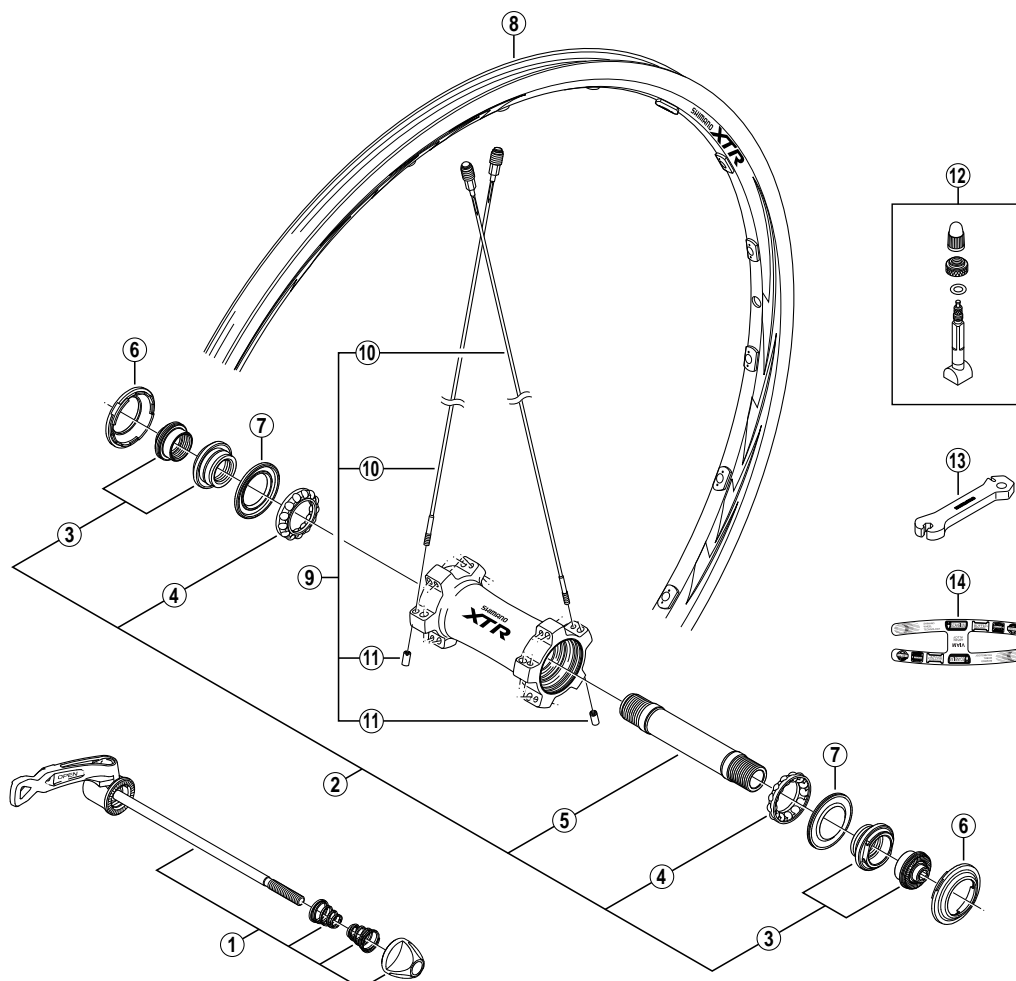

# XTR Front Wheel WH-M970-F

• Over Lock Nut Dimension: 100 mm (3-15/16")

ITEM NO.	SHIMANO CODE NO.	DESCRIPTION	INTERCHANGEABILITY
1	Y-26D 98010	Complete Quick Release 133 mm (5-1/4")	A
2	Y-26D 98030	Complete Hub Axle 92.2 mm	A
3	Y-26D 98040	Lock Nut (M14) & Cone (M14) w/Dust Cover	A
4	Y-25R 98080	Ball Retainer (3/16")	A
5	Y-26D 06000	Hub Axle 92.2 mm	A
6	Y-26D 12000	Cap	A
7	Y-26D 10000	Seal Ring	A
8	I-WHRIM1CFEBD	Rim {20H / Black / Clincher (Tubless Type)}	
9	I-WHSPOKE1FA1	Spoke Unit {Spoke (278 mm x 20 pcs.) / Spoke Plug (20 pcs.) / Washer (20 pcs.) / Hub Nut (20 pcs.)}	
10	Y-4CM98010	Spoke (278 mm) w/Plug & Washer	
11	Y-4CK89000	Hub Nut	A
12	Y-4CK98030	Valve Unit	A
13	Y-4CK19000	Spoke Plug Wrench	A
14	Y-4CM12000	Rim Sticker C	

A: Same parts.

B: Parts are usable, but differ in materials, appearance, finish, size, etc.  
Absence of mark indicates non-interchangeability.

0608-2621

Specifications are subject to change without notice.