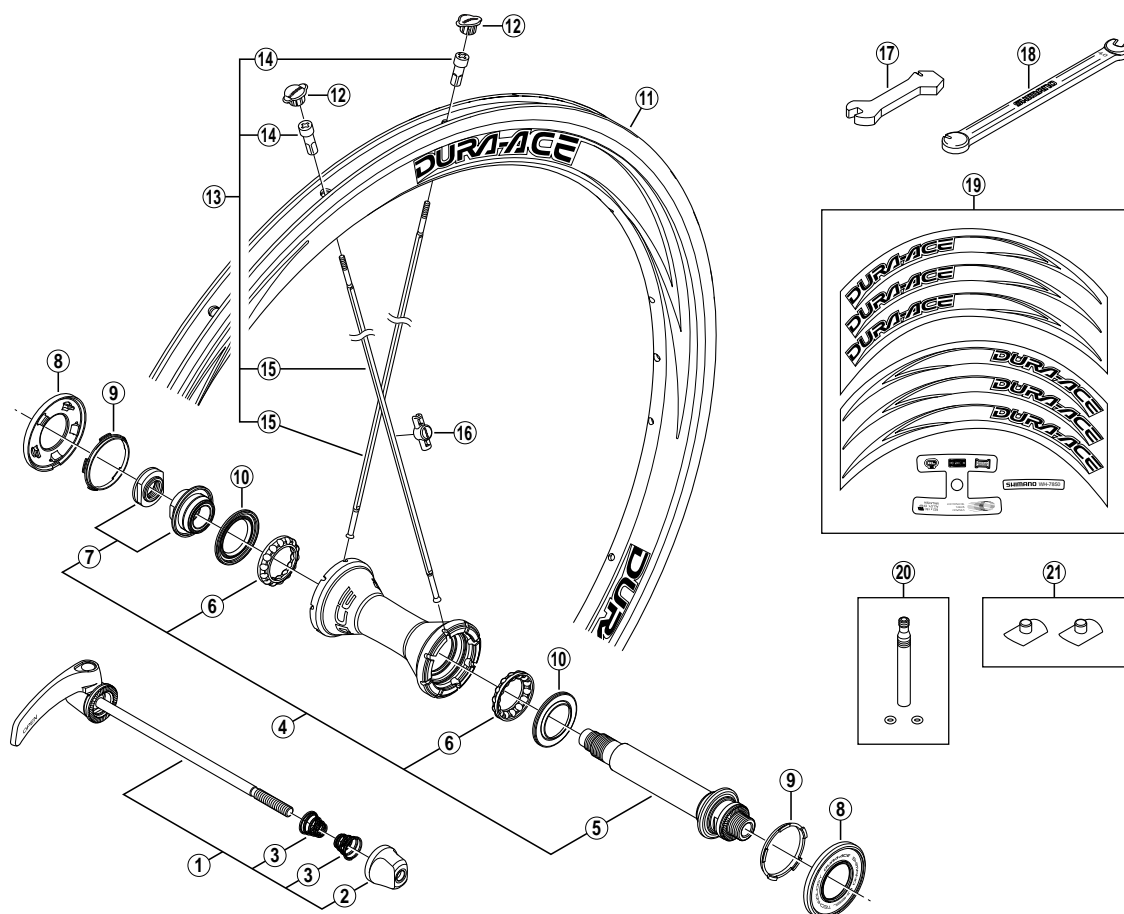

DURA-ACE Front Wheel WH-7850-C50-CL-F

• Over Lock Nut Dimension: 100 mm (3-15/16")

ITEM NO.	SHIMANO CODE NO.	DESCRIPTION	INTERCHANGEABILITY	
1	Y-25R 98010	Complete Quick Release 133 mm (5-1/4")	A	A
2	Y-25R 98020	Quick Release Nut	A	A
3	Y-233 21000	Volute Spring	A	A
4	Y-4EF 98010	Complete Hub Axle	A	A
5	Y-4EF 98020	Hub Axle Unit	A	A
6	Y-4BN98030	Ball Retainer (5/32")	A	A
7	Y-4EF 98030	Left Hand Lock Nut (M10) & Cone (M12) w/Dust Cap	A	A
8	Y-4EF 98050	Hub Cap	A	A
9	Y-4DK17000	Inner Ring		A
10	Y-4EF 27000	Seal Ring		A
11	E-WHRIM1YFGCC	Rim {16H}	A	A
12	Y-4EF 98090	Spoke Hole Plug (20 pcs.)	A	
13	E-WHSPOKE1ZA1	Spoke Unit {Spoke (260 mm x 16 pcs.) / Nipple (16 pcs.) }		
14	Y-012 Z4076	Nipple (Red)		A
15	Y-012 AB607	Spoke (260 mm)		
16	Y-4DN98090	Magnet Sensor		A
17	Y-4EF 28000	Nipple Wrench	A	A
18	Y-4DK89000	TL-WH78 Nipple Wrench	A	A
19	Y-4ES 98010	Rim Sticker Unit		
20	Y-4CS98030	Valve Extension & O-Rings		A
21	Y-4EF 98100	Valve Hole Sheet (2 pcs.)	A	

A: Same parts.

B: Parts are usable, but differ in materials, appearance, finish, size, etc.

Absence of mark indicates non-interchangeability.

WH-7850-C24-CL
WH-7850-C50-TU

0805-2852

Specifications are subject to change without notice.