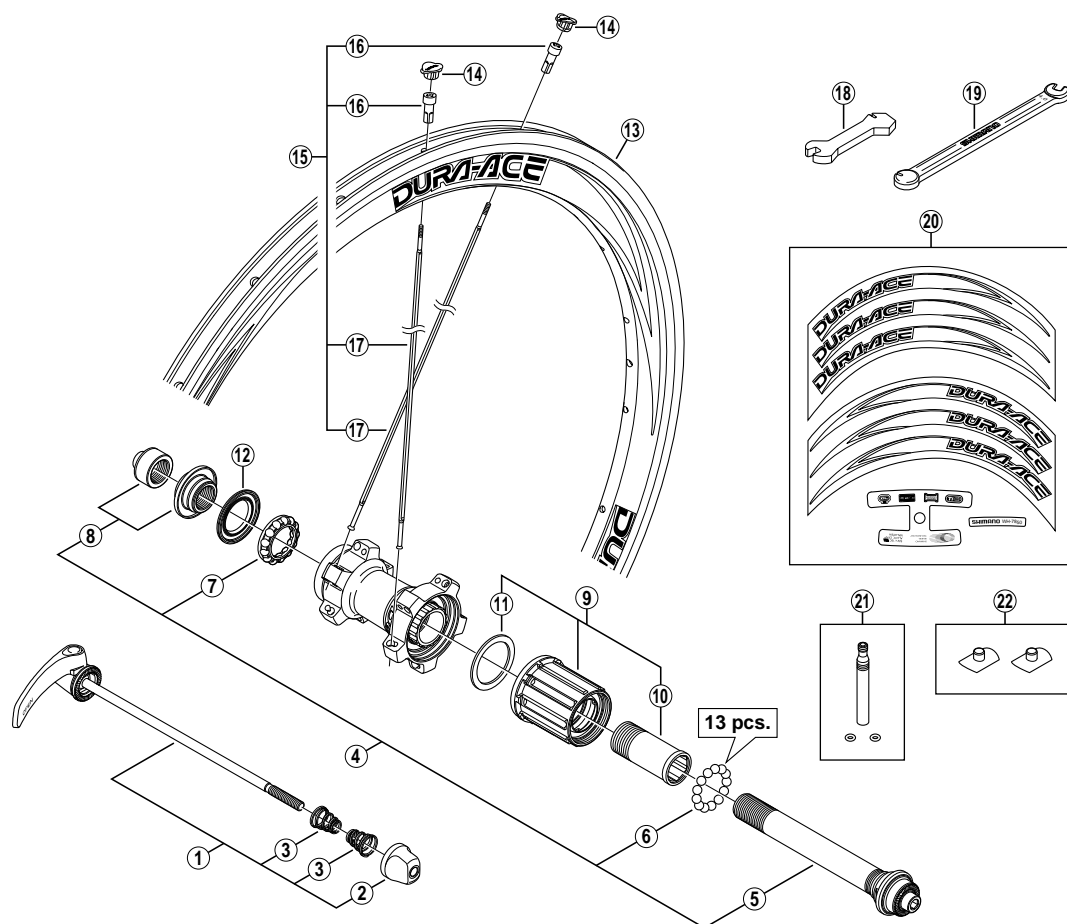

DURA-ACE Rear Wheel

WH-7850-C50-CL-R 9/10-Speed

• Over Lock Nut Dimension: 130 mm (5-1/8")

ITEM NO.	SHIMANO CODE NO.	DESCRIPTION	INTERCHANGEABILITY	
1	Y-3B9 90100	Complete Quick Release 163 mm (6-13/32")	A	A
2	Y-25R 98020	Quick Release Nut	A	A
3	Y-233 21000	Volute Spring	A	A
4	Y-3D1 98020	Complete Hub Axle	A	A
5	Y-3D1 98030	Hub Axle Unit	A	A
6	Y-000 91270	Stainless Ball (3/16") 22 pcs.	A	A
7	Y-25R 98080	Ball Retainer (3/16")	A	A
8	Y-3D1 98040	Left Hand Lock Nut (M14) & Cone (M14) w/Dust Cap	A	A
9	Y-3CN 98080	Complete Freewheel Body w/Body Fixing Bolt	A	A
10	Y-3CN 17000	Body Fixing Bolt	A	A
11	Y-3CN 07000	Freewheel Body Washer	A	A
12	Y-26D 10000	Seal Ring	A	A
13	E-WHRIM1YRECC	Rim {20H}		
14	Y-4EF 98090	Spoke Hole Plug (20 pcs.)	A	
15	E-WHSPoke1ZB1	Spoke Unit {Spoke (278 mm x 20 pcs.) / Nipple (20 pcs.) }		
16	Y-012 Z4076	Nipple (Red)		A
17	Y-012 AB787	Spoke (278 mm)		
18	Y-4EF 28000	Nipple Wrench	A	A
19	Y-4DK 89000	TL-WH78 Nipple Wrench	A	A
20	Y-4ES 98020	Rim Sticker Unit		
21	Y-4CS 98030	Valve Extension & O-Rings		A
22	Y-4EF 98100	Valve Hole Sheet (2 pcs.)	A	

WH-7850-C24-CL
WH-7850-C50-TU

A: Same parts.

B: Parts are usable, but differ in materials, appearance, finish, size, etc.
Absence of mark indicates non-interchangeability.

0806-2851A

Specifications are subject to change without notice.