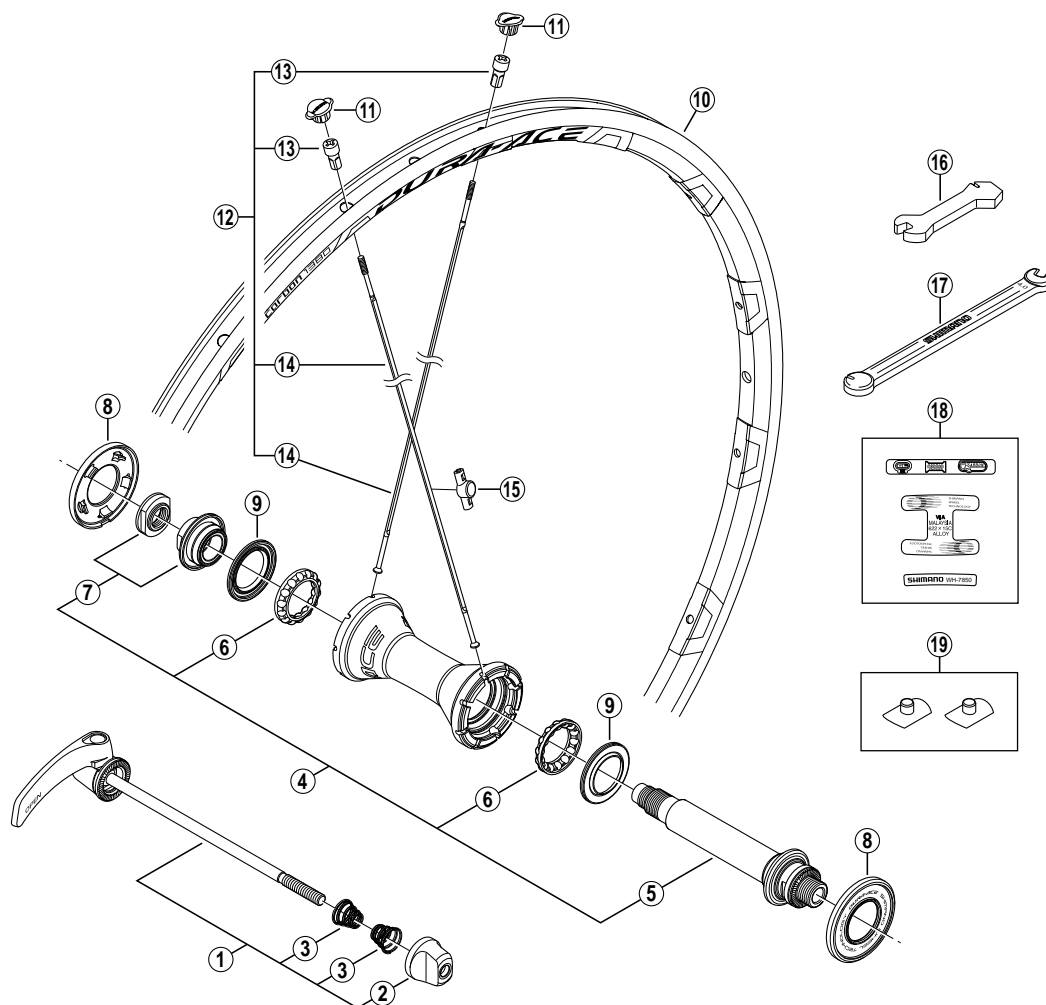

DURA-ACE Front Wheel

WH-7850-C24-CL-F

• Over Lock Nut Dimension: 100 mm (3-15/16")

ITEM NO.	SHIMANO CODE NO.	DESCRIPTION	INTERCHANGEABILITY	
			WH-7801	HB-7800
1	Y-25R 98010	Complete Quick Release 133 mm (5-1/4")	A	A
2	Y-25R 98020	Quick Release Nut	A	A
3	Y-233 21000	Volute Spring	A	A
4	Y-4EF 98010	Complete Hub Axle		
5	Y-4EF 98020	Hub Axle Unit		
6	Y-4BN98030	Ball Retainer (5/32")	A	
7	Y-4EF 98030	Left Hand Lock Nut (M10) & Cone (M12) w/Dust Cap		
8	Y-4EF 98050	Hub Cap		
9	Y-4EF 27000	Seal Ring		
10	E-WHRIM1RFGCC	Rim {16H}		
* 11	Y-4EF 98090	Spoke Hole Plug (20 pcs.)		
12	E-WHSPOKE1SA1	Spoke Unit {Spoke (283 mm x 16 pcs.) / Nipple (16 pcs.) }		
13	Y-012 Z4066	Nipple		
* 14	Y-012 AF837	Spoke (283 mm)		
15	Y-4EF 98060	Magnet Sensor		
16	Y-4EF 28000	Nipple Wrench		
* 17	Y-4DK89000	TL-WH78 Nipple Wrench		
18	Y-4EF 98070	Rim Sticker Unit		
* 19	Y-4EF 98100	Valve Hole Sheet (2 pcs.)		

A: Same parts.

B: Parts are usable, but differ in materials, appearance, finish, size, etc.
Absence of mark indicates non-interchangeability.

0805-2715B

Specifications are subject to change without notice.