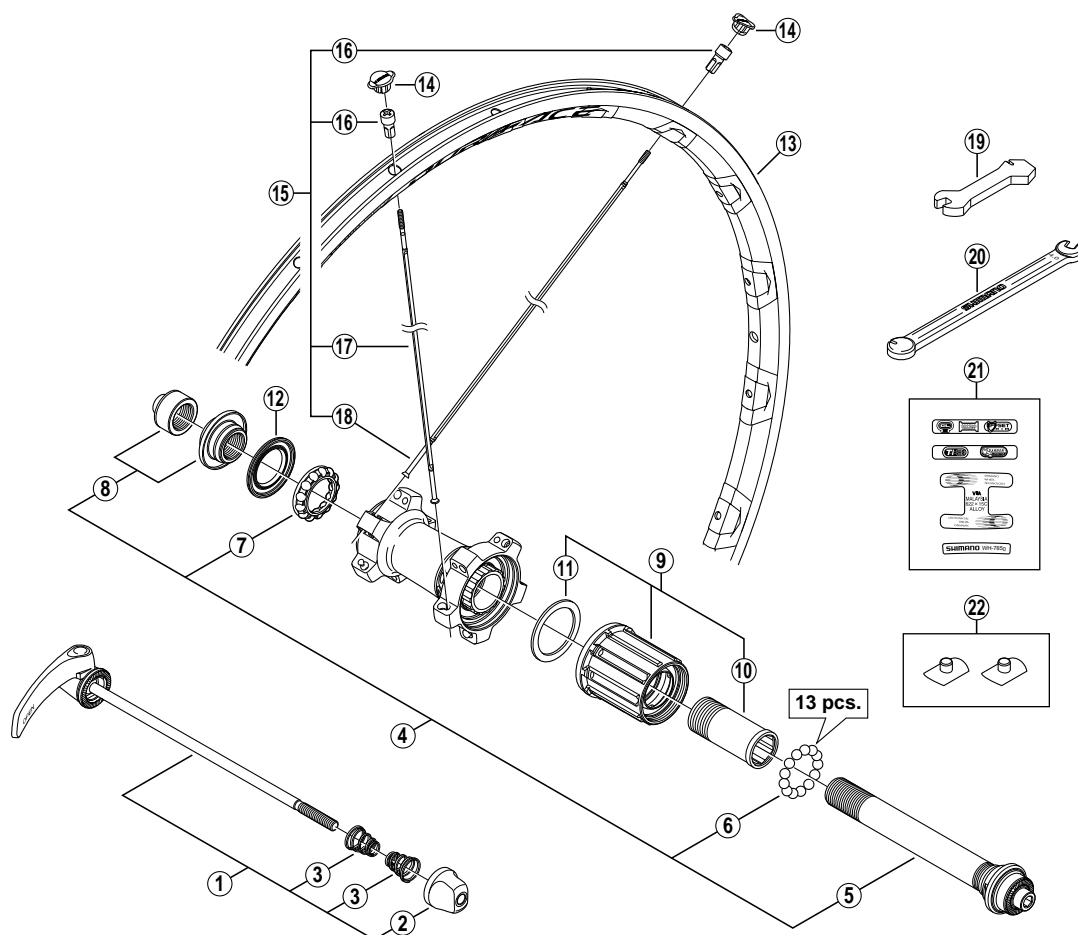

DURA-ACE Rear Wheel WH-7850-C24-CL-R 9/10-Speed

• Over Lock Nut Dimension: 130 mm (5-1/8")

ITEM NO.	SHIMANO CODE NO.	DESCRIPTION	INTERCHANGEABILITY	
			WH-7801	FH-7850
1	Y-3B9 90100	Complete Quick Release 163 mm (6-13/32")	A	A
2	Y-25R 98020	Quick Release Nut	A	A
3	Y-233 21000	Volute Spring	A	A
4	Y-3D1 98020	Complete Hub Axle		A
5	Y-3D1 98030	Hub Axle Unit		A
6	Y-000 91270	Stainless Ball (3/16") 22 pcs.		A
7	Y-25R 98080	Ball Retainer (3/16")	A	A
8	Y-3D1 98040	Left Hand Lock Nut (M14) & Cone (M14) w/Dust Cap		A
9	Y-3CN 98080	Complete Freewheel Body w/Body Fixing Bolt		A
10	Y-3CN 17000	Body Fixing Bolt		A
11	Y-3CN 07000	Freewheel Body Washer		A
12	Y-26D 10000	Seal Ring		A
13	E-WHRIM1RRECC	Rim {20H}		
14	Y-4EF 98090	Spoke Hole Plug (20 pcs.)		
15	E-WHSPOKE1SB1	Spoke Unit (Spoke (302 mm x 10 pcs. & 302 mm x 10 pcs.) / Nipple (20 pcs.))		
16	Y-012 Z4066	Nipple		
17	Y-012 AD027	Right Hand Spoke (302 mm)		
18	Y-012 AG027	Left Hand Spoke (302 mm)		
19	Y-4EF 28000	Nipple Wrench		
20	Y-4DK89000	TL-WH78 Nipple Wrench		
21	Y-4EF 98080	Rim Sticker Unit		
22	Y-4EF 98100	Valve Hole Sheet (2 pcs.)		

A: Same parts.

B: Parts are usable, but differ in materials, appearance, finish, size, etc.
Absence of mark indicates non-interchangeability.

0806-2716D

Specifications are subject to change without notice.