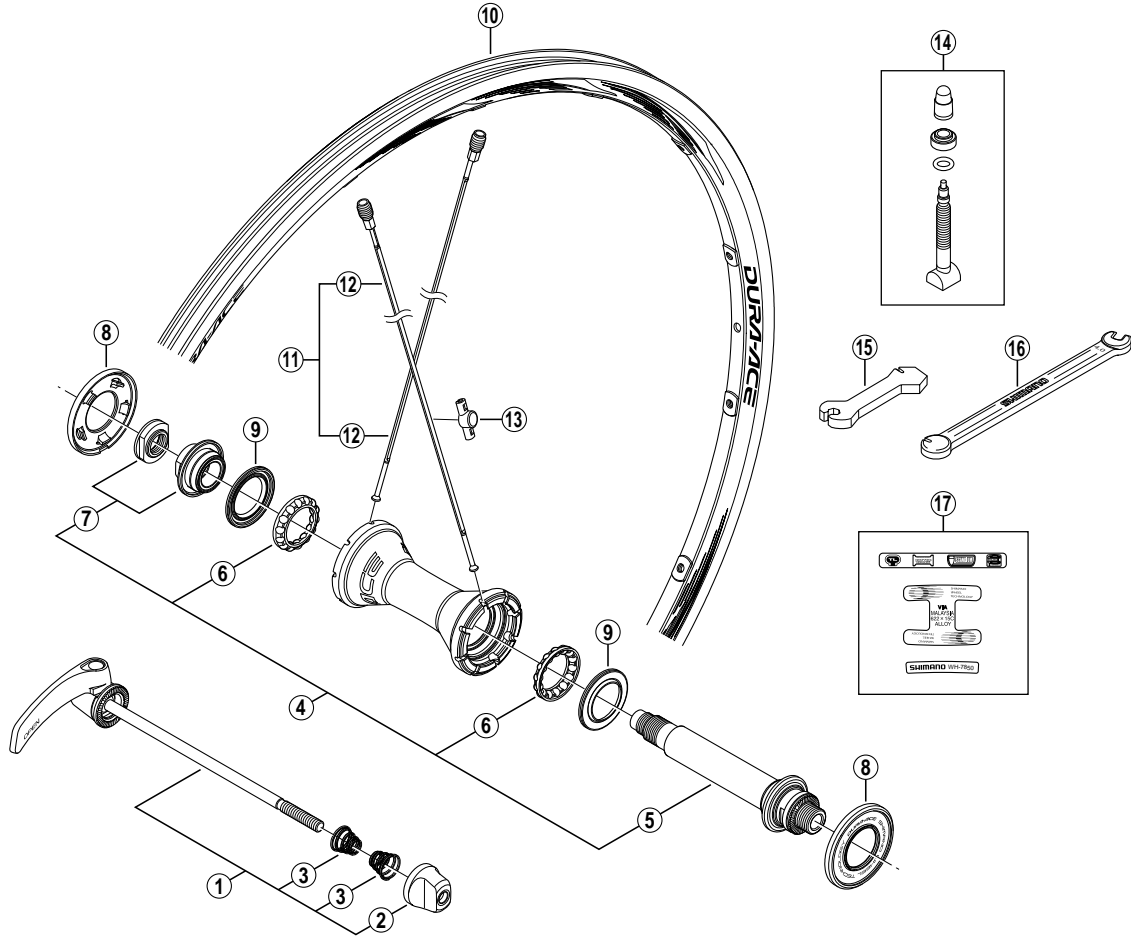

# DURA-ACE Front Wheel WH-7850-SL-F

• Over Lock Nut Dimension: 100 mm (3-15/16")

ITEM NO.	SHIMANO CODE NO.	DESCRIPTION	INTERCHANGEABILITY	
			WH-7801-SL	HB-7800
1	Y-25R 98010	Complete Quick Release 133 mm (5-1/4")	A	A
2	Y-25R 98020	Quick Release Nut	A	A
3	Y-233 21000	Volute Spring	A	A
4	Y-4EF 98010	Complete Hub Axle		
5	Y-4EF 98020	Hub Axle Unit		
6	Y-4BN98030	Ball Retainer (5/32")	A	
7	Y-4EF 98030	Left Hand Lock Nut (M10) & Cone (M12) w/Dust Cap		
8	Y-4EF 98050	Hub Cap		
9	Y-4EF 27000	Seal Ring		
10	E-WHRIM1PFGBD	Rim {16H}		
11	E-WHSPOKE1RA1	Spoke Unit {Spoke (282 mm x 16 pcs.) / Spoke Plug (16 pcs.) / Washer (16 pcs.)}		
12	Y-4DS98010	Spoke (282 mm) w/Plug & Washer		
13	Y-4EF 98060	Magnet Sensor		
14	Y-4DS98020	Valve Unit		
15	Y-4CK19000	Spoke Plug Wrench		
* 16	Y-4DK89000	TL-WH78 Nipple Wrench		
17	Y-4DS98030	Rim Sticker Unit		

A: Same parts.

B: Parts are usable, but differ in materials, appearance, finish, size, etc.

Absence of mark indicates non-interchangeability.

0710-2721B

Specifications are subject to change without notice.