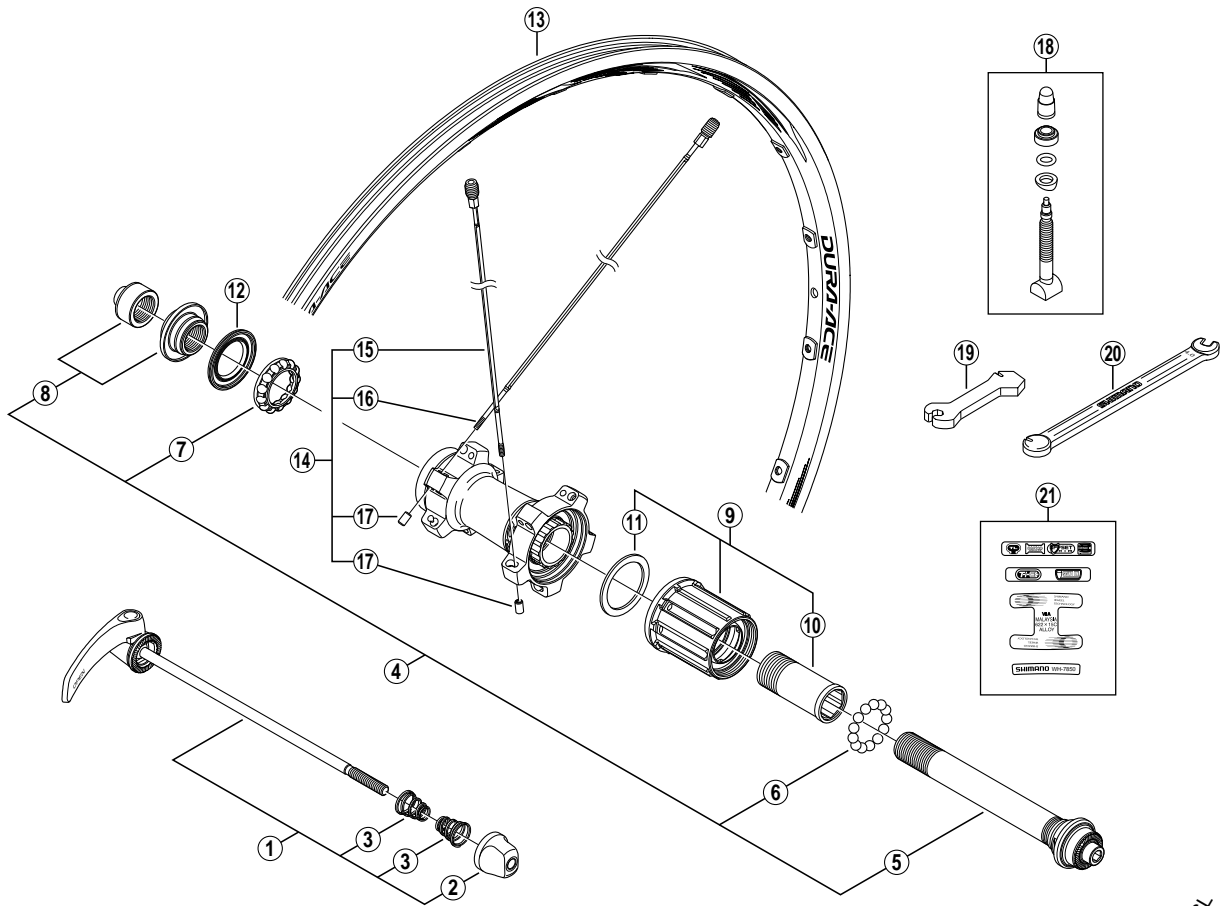

DURA-ACE Rear Wheel WH-7850-SL-R 9/10-Speed

• Over Lock Nut Dimension: 130 mm (5-1/8")

ITEM NO.	SHIMANO CODE NO.	DESCRIPTION	INTERCHANGEABILITY	
			WH-7801-SL	FH-7850
1	Y-3B9 90100	Complete Quick Release 163 mm (6-13/32")	A	A
2	Y-25R 98020	Quick Release Nut	A	A
3	Y-233 21000	Volute Spring	A	A
4	Y-3D1 98020	Complete Hub Axle		A
5	Y-3D1 98030	Hub Axle Unit		A
6	Y-000 91270	Stainless Ball (3/16") 22 pcs.		A
7	Y-25R 98080	Ball Retainer (3/16")	A	A
8	Y-3D1 98040	Left Hand Lock Nut (M14) & Cone (M14) w/Dust Cap		A
9	Y-3CN 98080	Complete Freewheel Body w/Body Fixing Bolt		A
10	Y-3CN 17000	Body Fixing Bolt		A
11	Y-3CN 07000	Freewheel Body Washer		A
12	Y-26D 10000	Seal Ring		A
13	E-WHRIM1PREBD	Rim {20H}		
14	E-WHSPOKE1RB1	Spoke Unit {Spoke (304 mm x 10 pcs. & 306 mm x 10 pcs.) / Spoke Plug (20 pcs.) / Washer (20 pcs.) / Hub Nut (20 pcs.)}		
15	Y-4DS 98040	Right Hand Spoke (304 mm) w/Plug & Washer		
16	Y-4DS 98050	Left Hand Spoke (306 mm) w/Plug & Washer		
17	Y-4CK89000	Hub Nut		
18	Y-4DS 98060	Valve Unit		
19	Y-4CK19000	Spoke Plug Wrench		
20	Y-4DK89000	TL-WH78 Nipple Wrench		
21	Y-4DS 98070	Rim Sticker Unit		

A: Same parts.

B: Parts are usable, but differ in materials, appearance, finish, size, etc.

Absence of mark indicates non-interchangeability.

0806-2722C

Specifications are subject to change without notice.