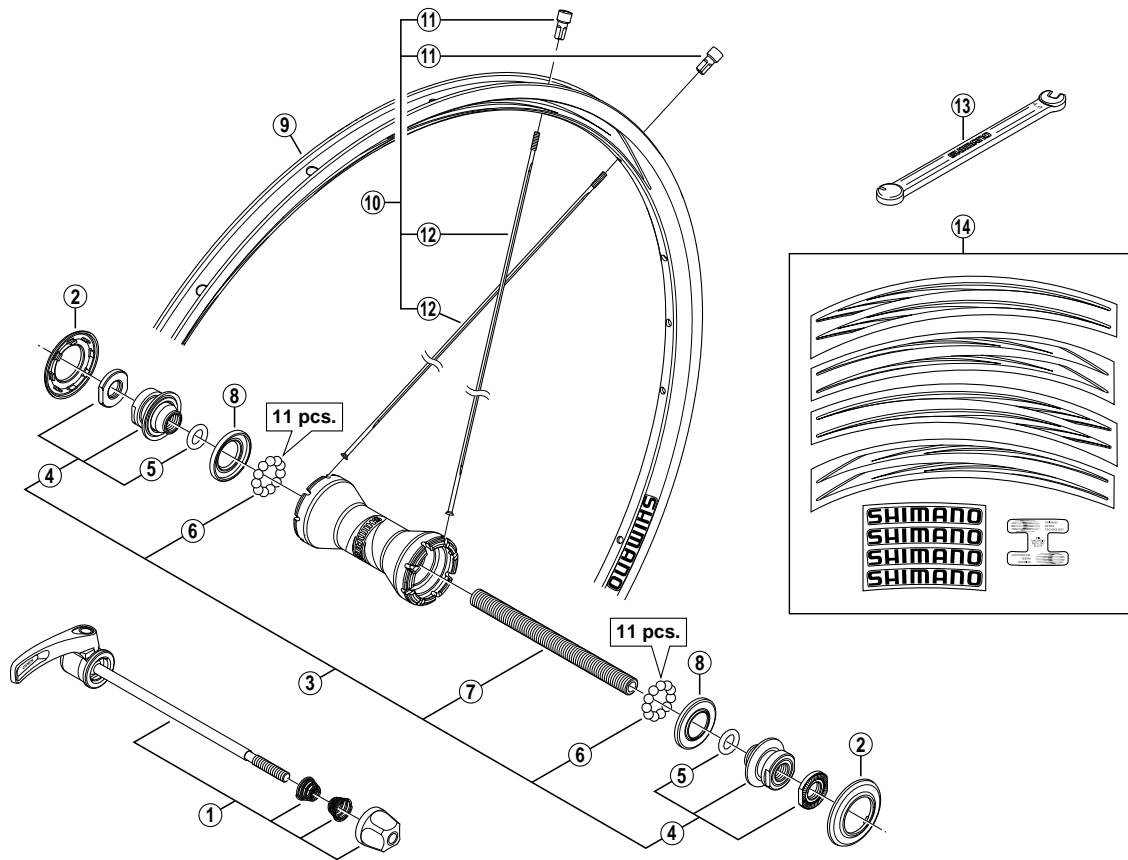

Front Wheel
WH-RS10-L-F Black Version
WH-RS10-S-F Silver Version

• Over Lock Nut Dimension: 100 mm (3-15/16")

ITEM NO.	SHIMANO CODE NO.	DESCRIPTION
1	Y-2TA 98010	Complete Quick Release 133 mm (5-1/4")
2	Y-4CB13200	Hub Cap
3	Y-4DV98010	Complete Hub Axle 108 mm (4-1/4")
4	Y-4DV98020	Lock Nut Unit
5	Y-2T8 04000	O-Ring
6	Y-4BB98030	Steel Ball (3/16") 22 pcs.
7	Y-21C 03100	Hub Axle 108 mm (4-1/4")
8	Y-2TA 06000	Seal Ring
9	E-WHRIM1VFGBCR	Rim for WH-RS10-L {16H / Black / Rim Sticker: Red}
	E-WHRIM1VFGBCM	Rim for WH-RS10-L-M {16H / Black / Rim Sticker: Monotone}
	E-WHRIM1VFGACR	Rim for WH-RS10-S {16H / Silver / Rim Sticker: Red}
	E-WHRIM1VFGACM	Rim for WH-RS10-S-M {16H / Silver / Rim Sticker: Monotone}
10	E-WHSPOKE1WA1	Spoke Unit for WH-RS10-L {Spoke (Black/284 mm x 16 pcs.) / Nipple (Red/16 pcs.)}
	E-WHSPOKE1WA2	Spoke Unit for WH-RS10-L-M {Spoke (Black/284 mm x 16 pcs.) / Nipple (Silver/16 pcs.)}
	E-WHSPOKE1WA3	Spoke Unit for WH-RS10-S {Spoke (Silver/284 mm x 16 pcs.) / Nipple (Red/16 pcs.)}
	E-WHSPOKE1WA4	Spoke Unit for WH-RS10-S-M {Spoke (Silver/284 mm x 16 pcs.) / Nipple (Black/16 pcs.)}
*	Y-012 Z4076	Nipple (Red) for WH-RS10-L/RS10-S
* 11	Y-012 Z4070	Nipple (Silver) for WH-RS10-L-M
*	Y-012 Z4075	Nipple (Black) for WH-RS10-S-M
12	Y-012 A4845	Spoke (284 mm/Black) for WH-RS10-L/RS10-L-M
	Y-012 A4842	Spoke (284 mm/Silver) for WH-RS10-S/RS10-S-M
13	Y-4DK89000	TL-WH78 Nipple Wrench
14	Y-4DV98040	Rim Sticker Unit (Red) for WH-RS10-L
	Y-4DV98050	Rim Sticker Unit (Monotone) for WH-RS10-L-M
	Y-4DV98060	Rim Sticker Unit (Red) for WH-RS10-S
	Y-4DV98070	Rim Sticker Unit (Monotone) for WH-RS10-S-M