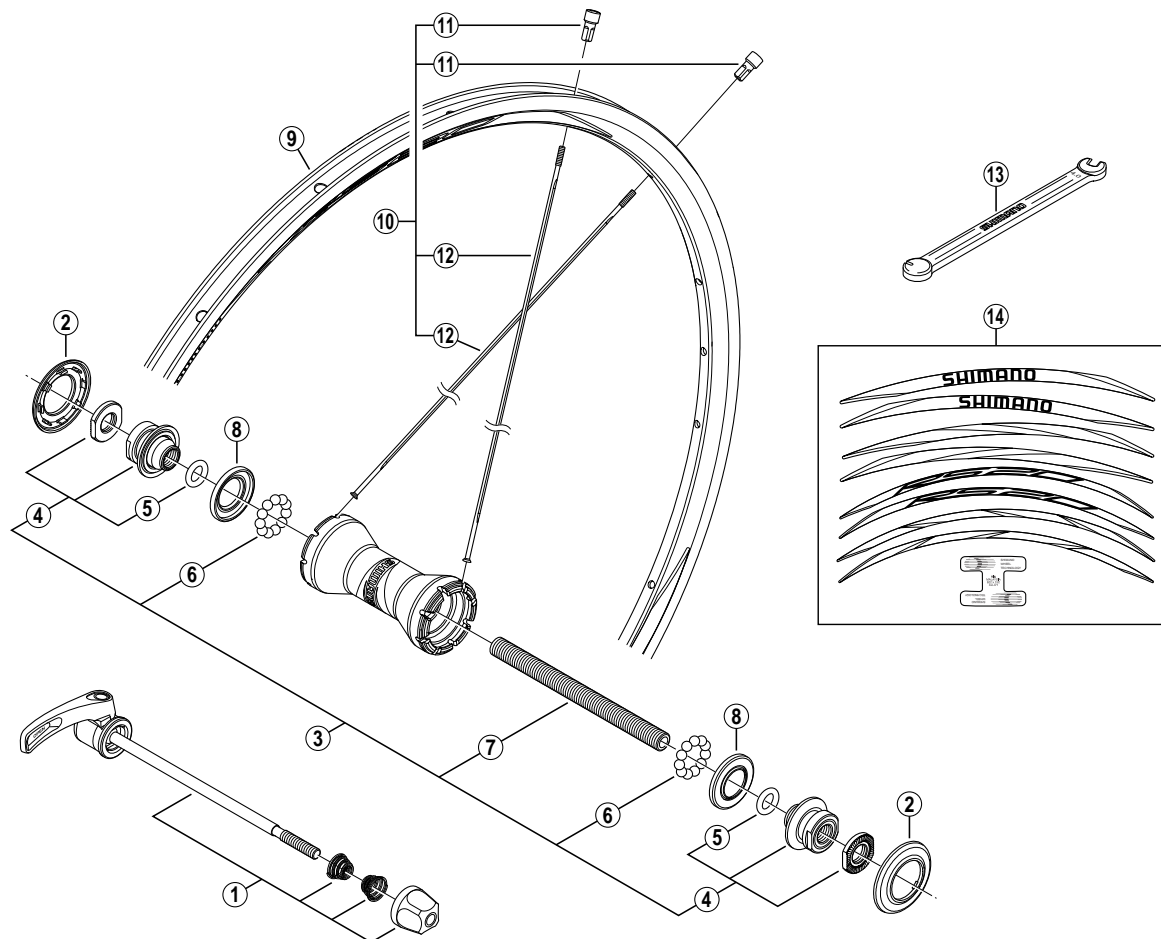

Front Wheel
WH-RS20-L-F Black Version
WH-RS20-S-F Silver Version

• Over Lock Nut Dimension: 100 mm (3-15/16")

ITEM NO.	SHIMANO CODE NO.	DESCRIPTION
1	Y-4CD98010	Complete Quick Release 133 mm (5-1/4")
2	Y-4CB13200	Hub Cap
3	Y-4DV98010	Complete Hub Axle 108 mm (4-1/4")
4	Y-4DV98020	Lock Nut Unit
5	Y-2T8 04000	O-Ring
6	Y-4BB98030	Steel Ball (3/16") 22 pcs.
7	Y-21C 03100	Hub Axle 108 mm (4-1/4")
8	Y-2TA 06000	Seal Ring
9	E-WHRIM1NFGBC	Rim for WH-RS20-L {16H / Black}
	E-WHRIM1NFGAC	Rim for WH-RS20-S {16H / Silver}
10	E-WHSPOKE1PA1	Spoke Unit for WH-RS20-L {Spoke (Black/284 mm x 16 pcs.) / Nipple (16 pcs.)}
	E-WHSPOKE1PA2	Spoke Unit for WH-RS20-S {Spoke (Silver/284 mm x 16 pcs.) / Nipple (16 pcs.)}
11	Y-012 Z4066	Nipple (Red)
12	Y-012 AB845	Spoke (284 mm/Black) for WH-RS20-L
	Y-012 AB842	Spoke (284 mm/Silver) for WH-RS20-S
* 13	Y-4DK89000	TL-WH78 Nipple Wrench
14	Y-4EJ 98010	Rim Sticker Unit for WH-RS20-L
	Y-4EJ 98020	Rim Sticker Unit for WH-RS20-S

0710-2747B

Specifications are subject to change without notice.

SHIMANO