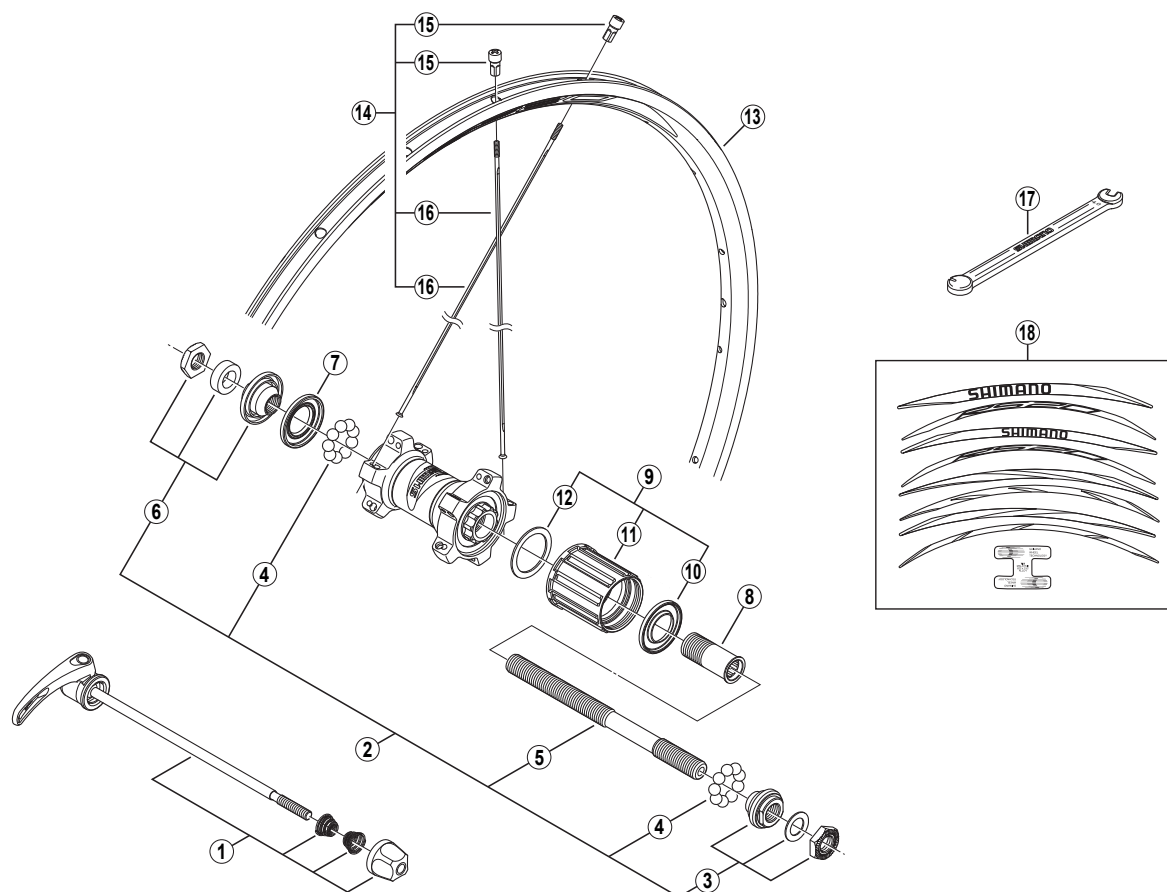

Rear Wheel (8/9/10-Speed)

**WH-RS20-L-R** Black Version

**WH-RS20-S-R** Silver Version

• Over Lock Nut Dimension: 130 mm (5-1/8")

ITEM NO.	SHIMANO CODE NO.	DESCRIPTION
1	Y-4EJ 98030	Complete Quick Release 163 mm (6-13/32")
2	Y-4DV 98090	Complete Hub Axle 141 mm (5-9/16")
3	Y-3CR 98030	Right Hand Lock Nut Unit
4	Y-000 91310	Steel Ball (1/4") 18 pcs.
5	Y-30K 01100	Hub Axle 141 mm (5-9/16")
6	Y-4DV 98100	Left Hand Lock Nut Unit
7	Y-3CR 09000	Left Hand Seal Ring
8	Y-359 04000	Body Fixing Bolt
9	Y-4DV 98110	Complete Freewheel Body
10	Y-3CR 08000	Right Hand Seal Ring
11	Y-4DV 98120	Freewheel Body Unit
12	Y-375 04000	Freewheel Body Washer
13	E-WHRIM1NREBC	Rim for WH-RS20-L {20H / Black}
	E-WHRIM1NREAC	Rim for WH-RS20-S {20H / Silver}
* 14	E-WHSPOKE1PB1	Spoke Unit for WH-RS20-L {Spoke (Black/302 mm x 20 pcs.) / Nipple (20 pcs.)}
* 14	E-WHSPOKE1PB2	Spoke Unit for WH-RS20-S {Spoke (Silver/302 mm x 20 pcs.) / Nipple (20 pcs.)}
15	Y-012 Z4066	Nipple (Red)
16	Y-012 AD025	Spoke (302 mm/Black) for WH-RS20-L
	Y-012 AD022	Spoke (302 mm/Silver) for WH-RS20-S
17	Y-4DK 89000	TL-WH78 Nipple Wrench
18	Y-4EJ 98040	Rim Sticker Unit for WH-RS20-L
	Y-4EJ 98050	Rim Sticker Unit for WH-RS20-S

Sep.-2009-2748E  
© Shimano Inc. P

Specifications are subject to change without notice.

**SHIMANO**