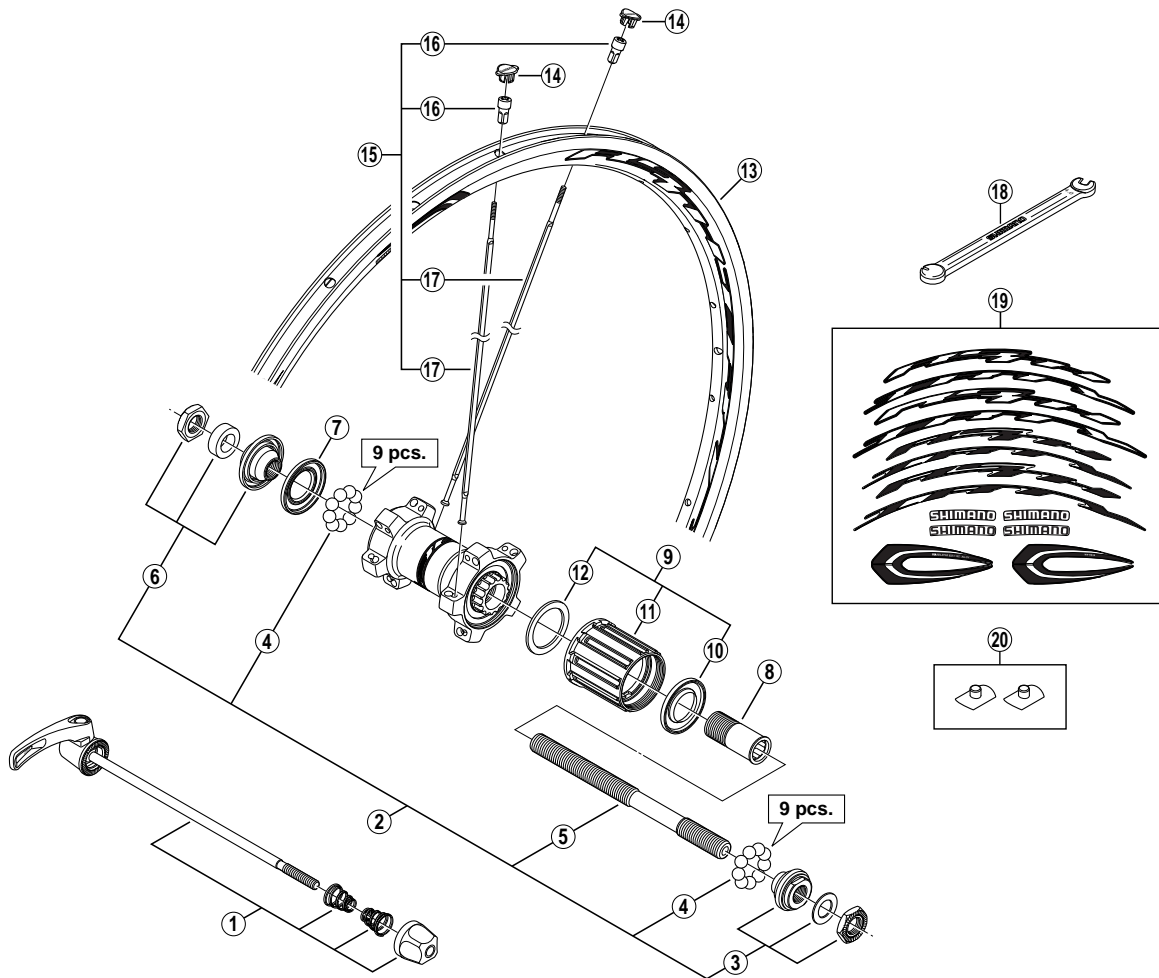

# Rear Wheel

## WH-RS30-R 8/9/10-Speed

• Over Lock Nut Dimension: 130 mm (5-1/8")

ITEM NO.	SHIMANO CODE NO.	DESCRIPTION	INTERCHANGEABILITY
1	Y-4EW98060	Complete Quick Release 163 mm (6-13/32")	B B B
2	Y-4EW98070	Complete Hub Axle 141 mm (5-9/16")	A A A
3	Y-4EW98080	Right Hand Lock Nut Unit	A A A
4	Y-000 91310	Steel Ball (1/4") 18 pcs.	A A A
5	Y-30K 01100	Hub Axle 141 mm (5-9/16")	A A A
6	Y-4EW98100	Left Hand Lock Nut Unit	A A A
7	Y-3CR 09000	Left Hand Seal Ring	A A A
8	Y-359 04000	Body Fixing Bolt	A A A
9	Y-4DV 98110	Complete Freewheel Body	A A A
10	Y-3CR 08000	Right Hand Seal Ring	A A A
11	Y-4DV 98120	Freewheel Body Unit	A A A
12	Y-375 04000	Freewheel Body Washer	A A A
13	E-WHRIM1ZREHC	Rim (20H)	
14	Y-4EF 98090	Spoke Hole Plug (20 pcs.)	A
15	E-WHSPOKE2AB1	Spoke Unit (Spoke (294 mm x 20 pcs.) / Nipple (20 pcs.))	
16	Y-012 Z4066	Nipple	A B B
17	Y-012 AN942	Spoke (294 mm)	
18	Y-4DK 89000	TL-WH78 Nipple Wrench	A A A
19	Y-4EW98120	Rim Sticker Unit	
20	Y-4EF 98100	Valve Hole Sheet (2 pcs.)	A

WH-RS80  
WH-RS20  
WH-RS10

A: Same parts.

B: Parts are usable, but differ in materials, appearance, finish, size, etc.

Absence of mark indicates non-interchangeability.

0806-2863

Specifications are subject to change without notice.