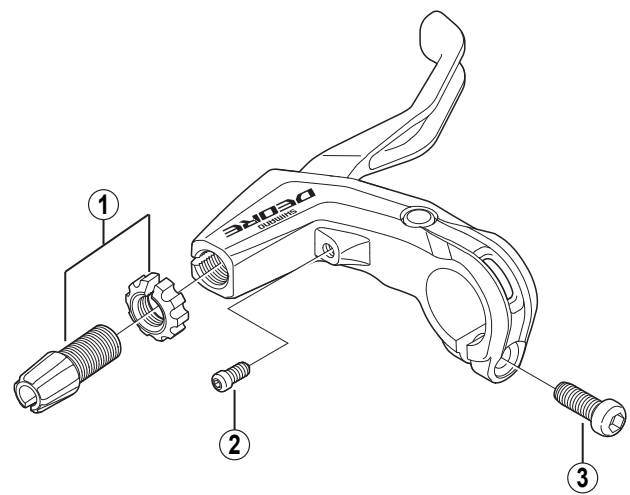

DEORE V-Brake Lever

BL-M590 (1.5-Finger)

BL-M591 (3-Finger)

For Left Hand

For Right Hand

BL-M771
BL-MX71
BL-M591

ITEM NO.	SHIMANO CODE NO.	DESCRIPTION	INTERCHANGEABILITY		
			BL-M771	BL-MX71	BL-M591
1	Y-8T6 98010	Cable Adjusting Bolt & Nut	A	A	
2	Y-6BX 87000	Reach Adjusting Bolt (M4 x 10.3) & Spring			
3	Y-8U8 06000	Clamp Bolt (M6 x 14.8)	A		

A: Same parts.

B: Parts are usable, but differ in materials, appearance, finish, size, etc.

Absence of mark indicates non-interchangeability.

0904-2907A

Specifications are subject to change without notice.