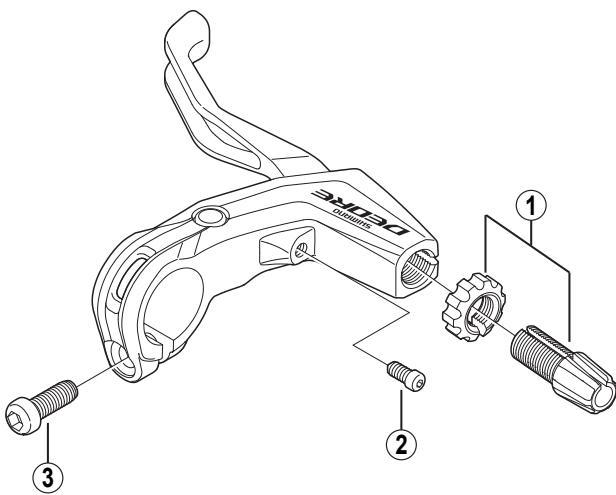

DEORE V-Brake Lever

BL-M590 (1.5-Finger)

BL-M591 (3-Finger)

For Left Hand

For Right Hand

BL-M771
BL-MX71
BL-M591

ITEM NO.	SHIMANO CODE NO.	DESCRIPTION	INTERCHANGEABILITY		
			BL-M771	BL-MX71	BL-M591
1	Y-8T6 98010	Cable Adjusting Bolt & Nut	A	A	
2	Y-6BX 87000	Reach Adjusting Bolt (M4 x 10.3) & Spring			
3	Y-8U8 06000	Clamp Bolt (M6 x 14.8)	A		

A: Same parts.

B: Parts are usable, but differ in materials, appearance, finish, size, etc.

Absence of mark indicates non-interchangeability.

0904-2907A

Specifications are subject to change without notice.