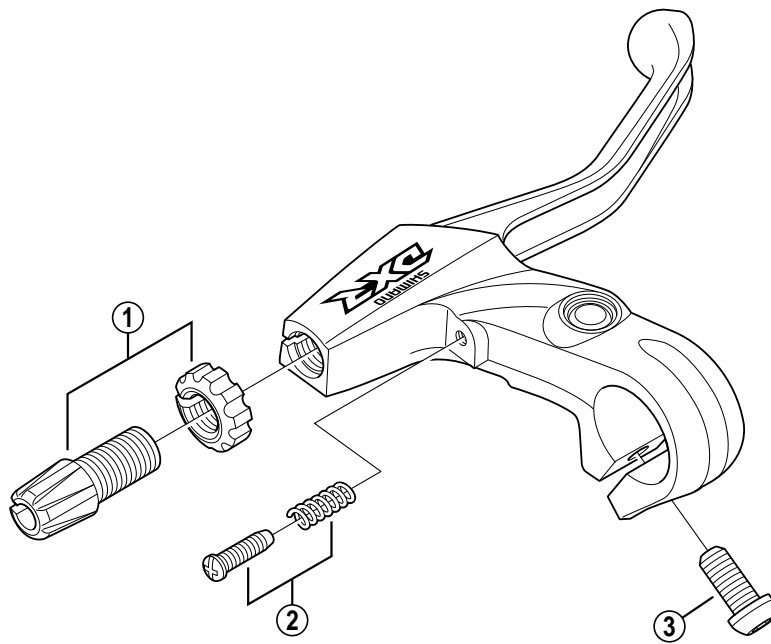

DXR V-BRAKE Brake Lever
BL-MX70 2-Finger

BL-MX70

ITEM NO.	SHIMANO CODE NO.	DESCRIPTION	INTERCHANGEABILITY
1	Y-8T6 98010	Cable Adjusting Bolt & Nut	A
2	Y-8XV 98020	Reach Adjusting Screw (M4 x 14.5) & Spring	A
3	Y-8SB 10000	Clamp Bolt (M6 x 14.8)	B

A: Same parts.

B: Parts are usable, but differ in materials, appearance, finish, size, etc.

Absence of mark indicates non-interchangeability.

0611-2660

Specifications are subject to change without notice.