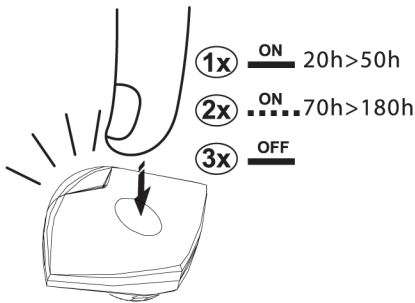

# PIRATA Set

300 M

300 M

CR2032

15g x 2

 **spanninga**

Keeping ahead of light